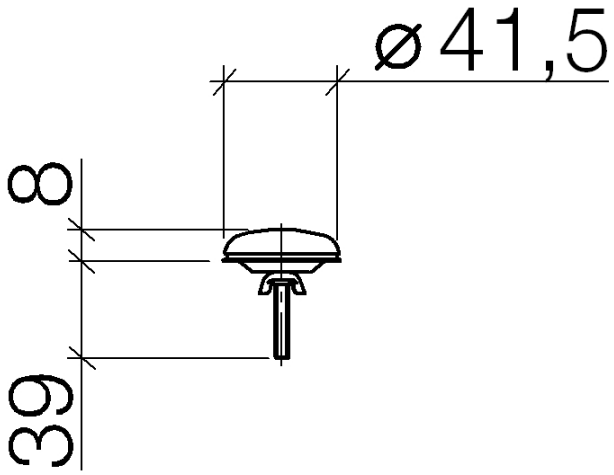

12 715 970

Fits: IMO, LULU, MADISON, MEM, TARA,
CL.1, LISSÉ, VAIA, META, CYO

	Chrome	12 715 970-00
	brushed chrome	12 715 970-04
	Brushed Platinum	12 715 970-06
	Platinum	12 715 970-08
	Durabrand (23kt Gold)	12 715 970-09
	Dark Chrome	12 715 970-19
	Light Gold	12 715 970-26
	Brushed Light Gold	12 715 970-27
	Brushed Durabrand (23kt Gold)	12 715 970-28
	Matte Black	12 715 970-33
	Brushed Bronze	12 715 970-42
	Brushed Champagne (22kt Gold)	12 715 970-46
	Champagne (22kt Gold)	12 715 970-47
	Brushed Chrome	12 715 970-93
	Brushed Dark Platinum	12 715 970-99

Cover for tap hole - Chrome

IMO

12 715 970

12 715 970

Parts for other
finishes can be found
here: brushed
chrome

Cover for tap hole - Chrome

IMO

12 715 970