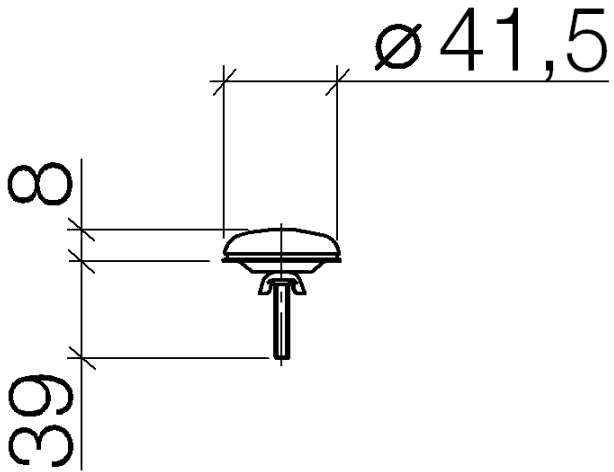

Cover for tap hole - brushed chrome

IMO

12 715 970

Fits: IMO, LULU, MADISON, MEM, TARA,  
CL.1, LISSÉ, VAIA, META, CYO

	brushed chrome	12 715 970-04
	Chrome	12 715 970-00
	Brushed Platinum	12 715 970-06
	Platinum	12 715 970-08
	Durabronze (23kt Gold)	12 715 970-09
	Dark Chrome	12 715 970-19
	Light Gold	12 715 970-26
	Brushed Light Gold	12 715 970-27
	Brushed Durabronze (23kt Gold)	12 715 970-28
	Matte Black	12 715 970-33
	Brushed Bronze	12 715 970-42
	Brushed Champagne (22kt Gold)	12 715 970-46
	Champagne (22kt Gold)	12 715 970-47
	Brushed Chrome	12 715 970-93
	Brushed Dark Platinum	12 715 970-99

## Cover for tap hole - brushed chrome

---

IMO

12 715 970

12 715 970

Parts for other  
finishes can be found  
here: [Chrome](#)

Cover for tap hole - brushed chrome

IMO