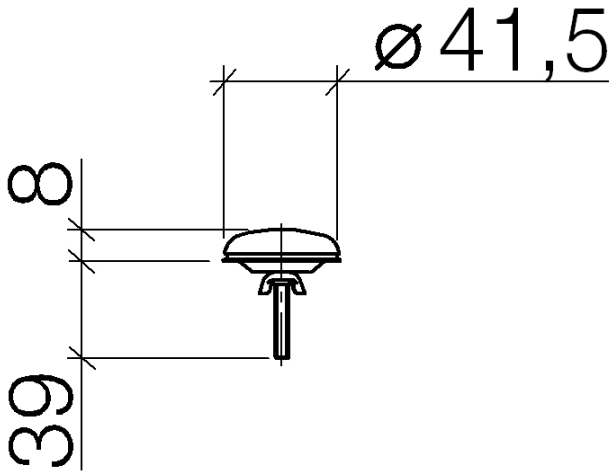

Cover for tap hole - Durabronz (23kt Gold)

IMO

12 715 970

Fits: IMO, LULU, MADISON, MEM, TARA,  
CL.1, LISSÉ, VAIA, META, CYO

	Durabronz (23kt Gold)	12 715 970-09
	Chrome	12 715 970-00
	brushed chrome	12 715 970-04
	Brushed Platinum	12 715 970-06
	Platinum	12 715 970-08
	Dark Chrome	12 715 970-19
	Light Gold	12 715 970-26
	Brushed Light Gold	12 715 970-27
	Brushed Durabronz (23kt Gold)	12 715 970-28
	Matte Black	12 715 970-33
	Brushed Bronze	12 715 970-42
	Brushed Champagne (22kt Gold)	12 715 970-46
	Champagne (22kt Gold)	12 715 970-47
	Brushed Chrome	12 715 970-93
	Brushed Dark Platinum	12 715 970-99

## Cover for tap hole - Durabronz (23kt Gold)

---

IMO

12 715 970

12 715 970

12 715 970

Parts for other  
finishes can be found  
here: Chrome

## Spare parts list