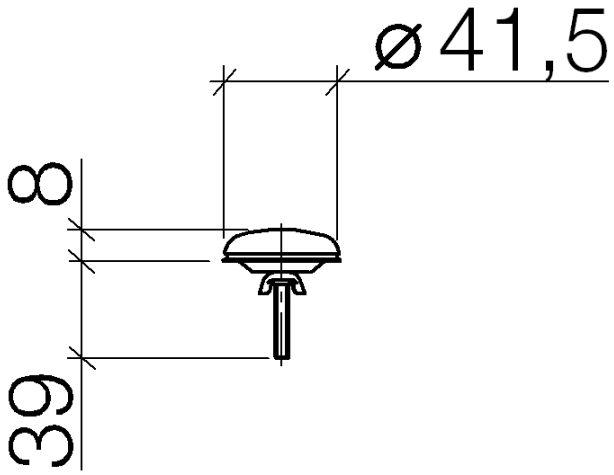

Cover for tap hole - Light Gold

IMO

12 715 970

Fits: IMO, LULU, MADISON, MEM, TARA,
CL.1, LISSÉ, VAIA, META, CYO

	Light Gold	12 715 970-26
	Chrome	12 715 970-00
	brushed chrome	12 715 970-04
	Brushed Platinum	12 715 970-06
	Platinum	12 715 970-08
	Durabronze (23kt Gold)	12 715 970-09
	Dark Chrome	12 715 970-19
	Brushed Light Gold	12 715 970-27
	Brushed Durabronze (23kt Gold)	12 715 970-28
	Matte Black	12 715 970-33
	Brushed Bronze	12 715 970-42
	Brushed Champagne (22kt Gold)	12 715 970-46
	Champagne (22kt Gold)	12 715 970-47
	Brushed Chrome	12 715 970-93
	Brushed Dark Platinum	12 715 970-99

Cover for tap hole - Light Gold

IMO

12 715 970

12 715 970

Parts for other
finishes can be found
here: [Chrome](#)

Cover for tap hole - Light Gold

IMO

12 715 970