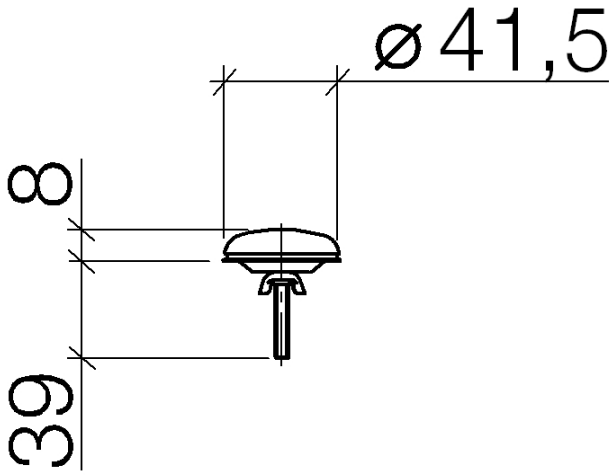

Cover for tap hole - Brushed Champagne (22kt Gold)

IMO

12 715 970

Fits: IMO, LULU, MADISON, MEM, TARA,
CL.1, LISSÉ, VAIA, META, CYO

	Brushed Champagne (22kt Gold)	12 715 970-46
	Chrome	12 715 970-00
	brushed chrome	12 715 970-04
	Brushed Platinum	12 715 970-06
	Platinum	12 715 970-08
	Durabress (23kt Gold)	12 715 970-09
	Dark Chrome	12 715 970-19
	Light Gold	12 715 970-26
	Brushed Light Gold	12 715 970-27
	Brushed Durabress (23kt Gold)	12 715 970-28
	Matte Black	12 715 970-33
	Brushed Bronze	12 715 970-42
	Champagne (22kt Gold)	12 715 970-47
	Brushed Chrome	12 715 970-93
	Brushed Dark Platinum	12 715 970-99

Cover for tap hole - Brushed Champagne (22kt Gold)

IMO

12 715 970

12 715 970

12 715 970

Parts for other
finishes can be found
here: [Chrome](#)

Cover for tap hole - Brushed Champagne (22kt Gold)

IMO