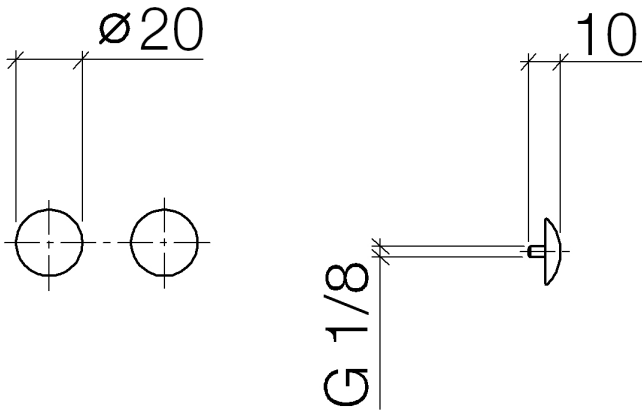

Decorative caps for Perfecto - Chrome

IMO

12 801 970

• 1 pair

Including retaining screws available under order no.
12 800 970-FF

Fits: IMO, LULU, MADISON, MEM, TARA,
CL.1, LISSÉ, VAIA, META, CYO

| | | |
|--------------------------------------------------------------------------------------|-------------------------------|---------------|
|  | Chrome | 12 801 970-00 |
|  | Brushed Platinum | 12 801 970-06 |
|  | Platinum | 12 801 970-08 |
|  | Durabress (23kt Gold) | 12 801 970-09 |
|  | Dark Chrome | 12 801 970-19 |
|  | Light Gold | 12 801 970-26 |
|  | Brushed Light Gold | 12 801 970-27 |
|  | Brushed Durabress (23kt Gold) | 12 801 970-28 |
|  | Matte Black | 12 801 970-33 |
| | | 12 801 970-39 |
|  | Brushed Bronze | 12 801 970-42 |
| | | 12 801 970-43 |
|  | Brushed Champagne (22kt Gold) | 12 801 970-46 |
|  | Champagne (22kt Gold) | 12 801 970-47 |
|  | Brushed Chrome | 12 801 970-93 |
|  | Brushed Dark Platinum | 12 801 970-99 |

12 801 970

Decorative caps for Perfecto - Chrome

IMO

12 801 970

Product version from 10/1/2023

Parts for other
finishes can be found
here: Brushed
Platinum

Decorative caps for Perfecto - Chrome

IMO