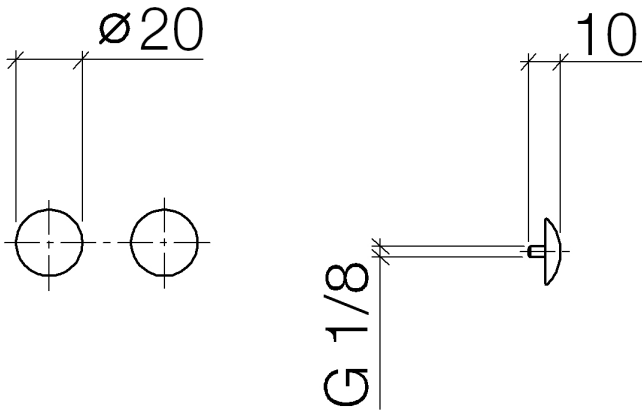

Decorative caps for Perfecto -

IMO

12 801 970

• 1 pair

Including retaining screws available under order no.
12 800 970-FF

Fits: IMO, LULU, MADISON, MEM, TARA,
CL.1, LISSÉ, VAIA, META, CYO

		12 801 970-39
	Chrome	12 801 970-00
	Brushed Platinum	12 801 970-06
	Platinum	12 801 970-08
	Durabress (23kt Gold)	12 801 970-09
	Dark Chrome	12 801 970-19
	Light Gold	12 801 970-26
	Brushed Light Gold	12 801 970-27
	Brushed Durabress (23kt Gold)	12 801 970-28
	Matte Black	12 801 970-33
	Brushed Bronze	12 801 970-42
		12 801 970-43
	Brushed Champagne (22kt Gold)	12 801 970-46
	Champagne (22kt Gold)	12 801 970-47
	Brushed Chrome	12 801 970-93
	Brushed Dark Platinum	12 801 970-99

12 801 970

Decorative caps for Perfecto -

IMO

12 801 970

Parts for other
finishes can be found
here: [Chrome](#)

Spare parts list