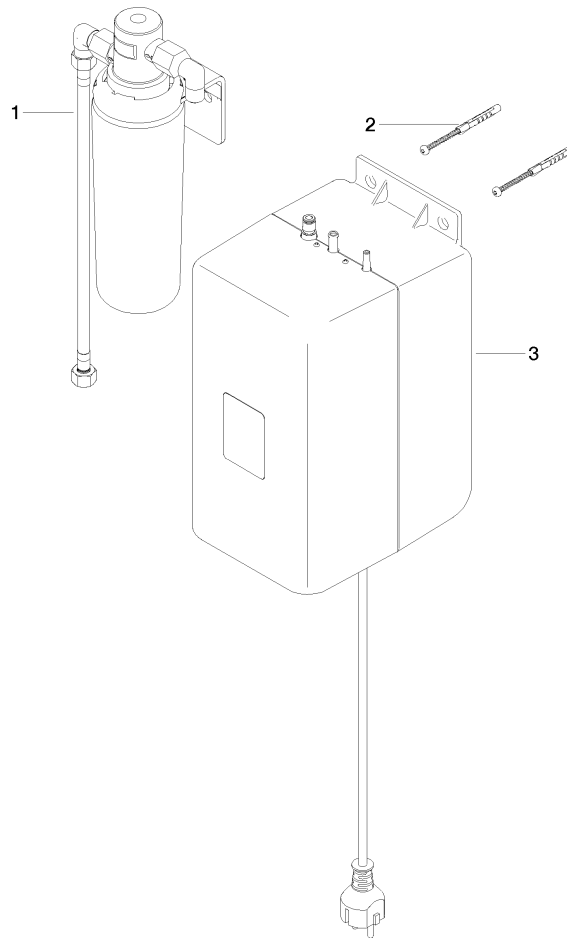

Hot water tank incl. filter -

12 892 970 90

- CEE 7/4 connector
- thermostat regulator (88°C - 98°C)
- capacity 2,5 litres
- power 1300 W
- voltage 220 - 240 volt
- activated carbon filter (5.0 micron level)
- chemical and mechanical filtering
- reduces water hardness (ion exchanger)
- filters dirt, rust, chlorine and lead particles
- filter capacity approx. 450 litres

For use with HOT & COLD WATER DISPENSER 17
861 625 / 17 861 680 / 17 861 790 / 17 861 875 / 17
861 888

The filter cartridge must be changed every six months. The installation instructions contain further information for guidance.

The products are not available in all markets, please contact your Dornbracht sales force.

NOTE: This item is conditioned separately.

Hot water tank incl. filter -

12 892 970 90

Hot water tank incl. filter -

12 892 970 90

Spare parts list

No.	Item Number	Name	Quantity used	Delivery time
1	90 11 11 073 00 90	filter	1	2
2	05 30 31 025 00 90	fixing set	1	2
3	90 10 01 033 00 90	tank	1	2