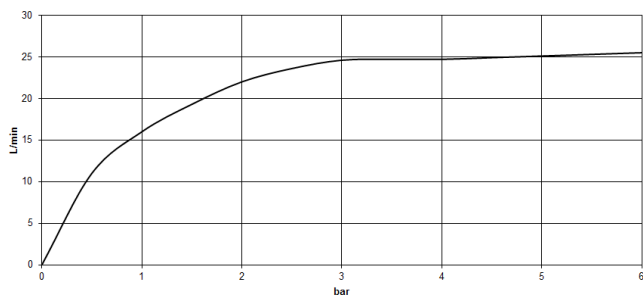

CL.1 Bath spout without diverter for deck mounting - Brushed Dark Platinum

CL.1

13 612 705 Product version from 5/27/2021

CL.1 Bath spout without diverter for deck mounting - Brushed Dark Platinum

CL.1

13 612 705 Product version from 5/27/2021

13 612 705 Product version from 5/27/2021

mm [inches]

Flow rate chart

Certificates

WRAS_1512

LGA_28

Spare parts list

No.	Item Number	Name	Quantity used	Delivery time
1	90 11 70 007 00-99	spout	1	-
Spare part can no longer be ordered, please order the replacement item				
2	09 31 11 099 90	pin	1	2
3	09 14 10 009 90	seal	1	2
4	09 30 01 117 90	connection	1	2
5	09 23 01 057 90	flow reducer	1	2
6	09 18 40 090 90	sleeve	1	2
7	04 23 10 004 03 90	fixing set	1	2