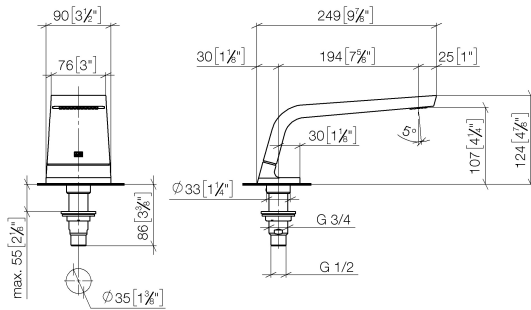

CL.1 Bath spout without diverter for deck mounting - Brushed Dark Platinum

CL.1

13 612 705 Product version from 5/27/2021

CL.1 Bath spout without diverter for deck mounting - Brushed Dark Platinum

CL.1

13 612 705 Product version from 5/27/2021

13 612 705 Product version from 5/27/2021

mm [inches]

Flow rate chart

Certificates

WRAS_1512

LGA_28

Spare parts list

No.	Item Number	Name	Quantity used	Delivery time
1	90 11 70 007 00-99	spout	1	-
Spare part can no longer be ordered, please order the replacement item				
2	09 31 11 099 90	pin	1	2
3	09 14 10 009 90	seal	1	2
4	09 30 01 117 90	connection	1	2
5	09 23 01 057 90	flow reducer	1	2
6	09 18 40 090 90	sleeve	1	2
7	04 23 10 004 03 90	fixing set	1	2