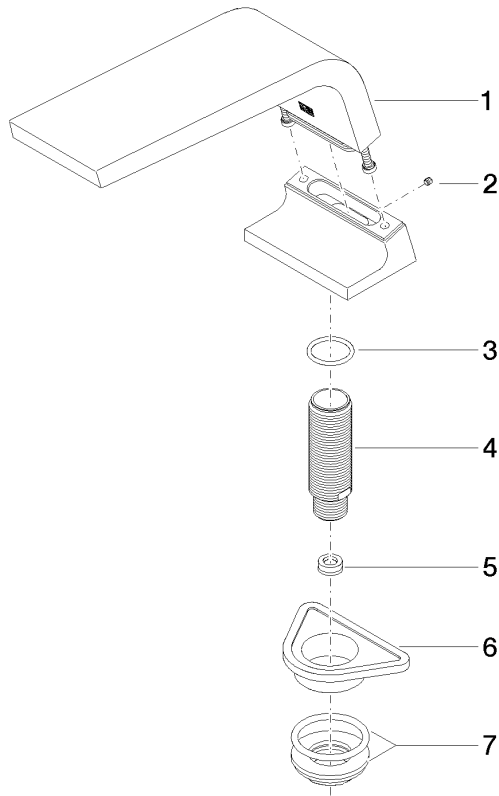

CL.1 Bath spout without diverter for deck mounting - Brushed Dark Platinum

CL.1

13 612 705 Product version from 5/27/2021

CL.1 Bath spout without diverter for deck mounting - Brushed Dark Platinum

CL.1

13 612 705 Product version from 5/27/2021

13 612 705 Product version from 5/27/2021

mm [inches]

Flow rate chart

Certificates

WRAS_1512

LGA_28

Spare parts list

No.	Item Number	Name	Quantity used	Delivery time
1	90 11 70 007 00-99	spout	1	-
Spare part can no longer be ordered, please order the replacement item				
2	09 31 11 099 90	pin	1	2
3	09 14 10 009 90	seal	1	2
4	09 30 01 117 90	connection	1	2
5	09 23 01 057 90	flow reducer	1	2
6	09 18 40 090 90	sleeve	1	2
7	04 23 10 004 03 90	fixing set	1	2