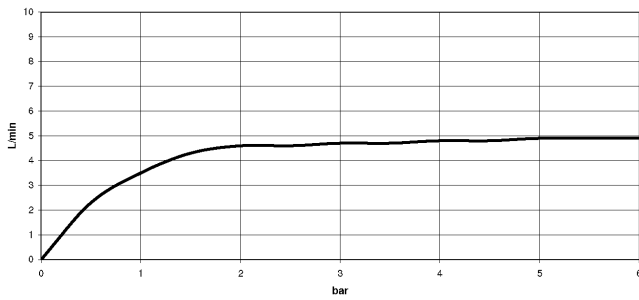

## SYMETRICS Deck-mounted basin spout with pop-up waste - Brushed Platinum

---

13 710 740

- 110mm projection
- fixed spout
- PEARLSTREAM
- height of mixer 30 mm
- height up to aerator 15 mm
- hole diameter 35 mm
- 2x screw-in M 10 x 1 pressure hose, leak-tested
- 1/2" connection
- max. flow 5 l/min
- lead-free

Only suitable for basins with an overflow.

# SYMETRICS Deck-mounted basin spout with pop-up waste - Brushed Platinum

13 710 740

mm [inches]

## Flow rate chart