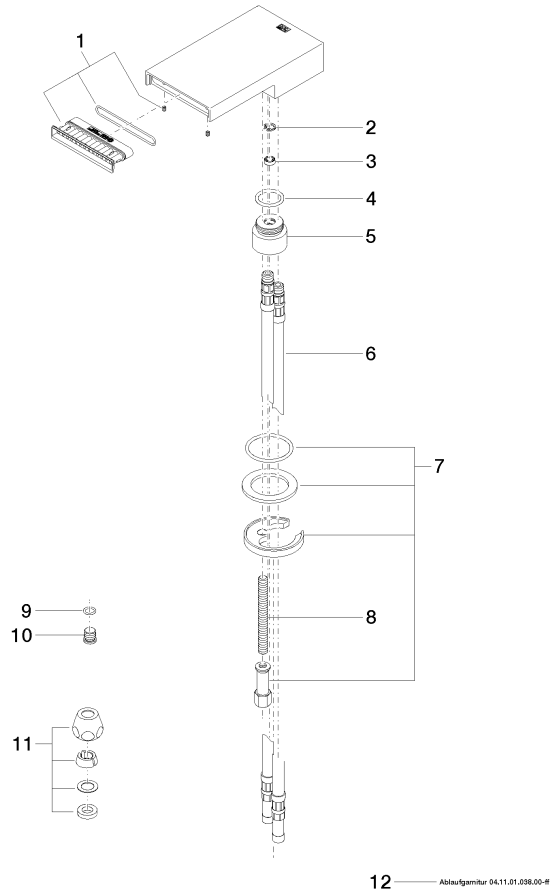

## SYMETRICS Deck-mounted basin spout with pop-up waste - Brushed Platinum

---

13 710 740

- 110mm projection
- fixed spout
- PEARLSTREAM
- height of mixer 30 mm
- height up to aerator 15 mm
- hole diameter 35 mm
- 2x screw-in M 10 x 1 pressure hose, leak-tested
- 1/2" connection
- max. flow 5 l/min
- lead-free

# SYMETRICS Deck-mounted basin spout with pop-up waste - Brushed Platinum

13 710 740

mm [inches]

## Flow rate chart

# SYMETRICS Deck-mounted basin spout with pop-up waste - Brushed Platinum

13 710 740

Product version from 3/11/2013