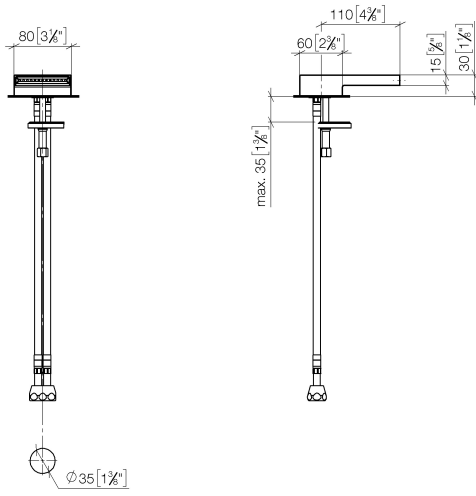

## SYMETRICS Deck-mounted basin spout with pop-up waste - Brushed Platinum

---

13 710 740

- 110mm projection
- fixed spout
- PEARLSTREAM
- height of mixer 30 mm
- height up to aerator 15 mm
- hole diameter 35 mm
- 2x screw-in M 10 x 1 pressure hose, leak-tested
- 1/2" connection
- max. flow 5 l/min
- lead-free

# SYMETRICS Deck-mounted basin spout with pop-up waste - Brushed Platinum

13 710 740

mm [inches]

# SYMETRICS Deck-mounted basin spout with pop-up waste - Brushed Platinum

13 710 740

Product version from 3/11/2013

## SYMETRICS Deck-mounted basin spout with pop-up waste - Brushed Platinum

---

13 710 740