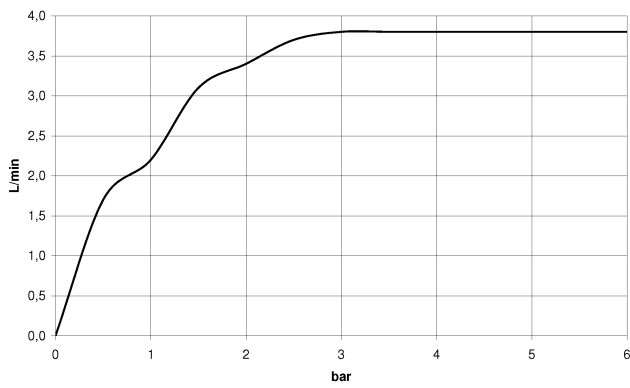

CL.1 Deck-mounted basin spout without pop-up waste - Brushed Champagne (22kt Gold)

CL.1

13 715 705

- 160mm projection
- fixed spout
- rectangular spray pattern with 40 individual jets
- height of mixer 204 mm
- height up to aerator 190 mm
- hole diameter 35 mm
- 2x screw-in M 10 x 1 pressure hose, leak-tested
- 1/2" connection
- max. flow 4 l/min
- lead-free
- This product can help a building meet the requirements of Green Building Rating Systems, e.g. LEED®, BREEAM®, DGNB
- WRAS 1512011

	Brushed Champagne (22kt Gold)	13 715 705-46
	Chrome	13 715 705-00
	Brushed Platinum	13 715 705-06
	Dark Chrome	13 715 705-19
	Champagne (22kt Gold)	13 715 705-47
	Brushed Dark Platinum	13 715 705-99

CL.1 Deck-mounted basin spout without pop-up waste - Brushed Champagne (22kt Gold)

CL.1

13 715 705
mm [inches]

Flow rate chart

Codes & Standards

Executive Order
no. 1007

NSF372

NSF61

CL.1 Deck-mounted basin spout without pop-up waste - Brushed Champagne
(22kt Gold)