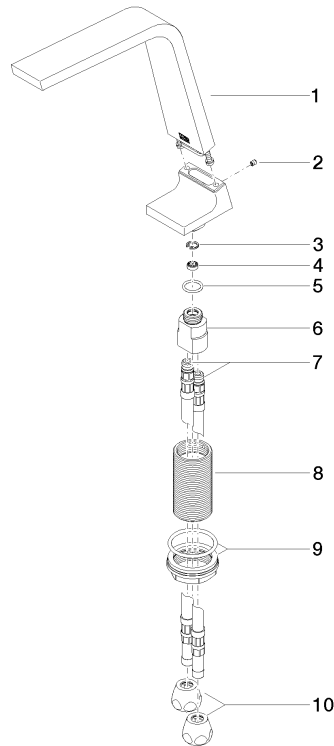

CL.1 Deck-mounted basin spout without pop-up waste - Brushed Champagne (22kt Gold)

CL.1

13 715 705

- 160mm projection
- fixed spout
- rectangular spray pattern with 40 individual jets
- height of mixer 204 mm
- height up to aerator 190 mm
- hole diameter 35 mm
- 2x screw-in M 10 x 1 pressure hose, leak-tested
- 1/2" connection
- max. flow 4 l/min
- lead-free
- This product can help a building meet the requirements of Green Building Rating Systems, e.g. LEED®, BREEAM®, DGNB
- WRAS 1512011

CL.1

13 715 705
mm [inches]

Flow rate chart

Codes & Standards

Executive Order
no. 1007

NSF372

NSF61

CL.1 Deck-mounted basin spout without pop-up waste - Brushed Champagne
(22kt Gold)

CL.1

13 715 705
Certificates

GDV_0400

IAPMO_N-4

IAPMO_6

CL.1 Deck-mounted basin spout without pop-up waste - Brushed Champagne (22kt Gold)

CL.1

13 715 705

Product version from 7/1/2021

Parts for other finishes can be found here: [Chrome](#)

CL.1 Deck-mounted basin spout without pop-up waste - Brushed Champagne
(22kt Gold)

CL.1

13 715 705

Spare parts list

Product version from 7/1/2021