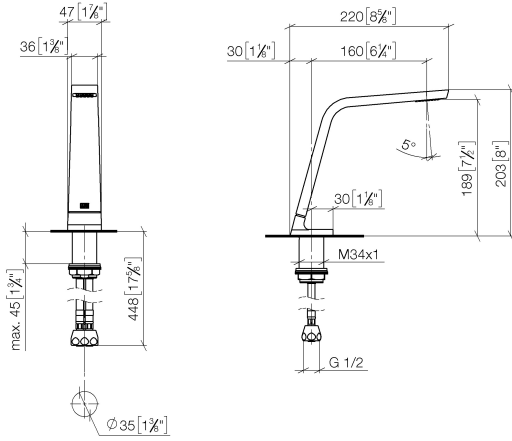

CL.1 Deck-mounted basin spout without pop-up waste - Brushed Champagne (22kt Gold)

CL.1

13 715 705

- 160mm projection
- fixed spout
- rectangular spray pattern with 40 individual jets
- height of mixer 204 mm
- height up to aerator 190 mm
- hole diameter 35 mm
- 2x screw-in M 10 x 1 pressure hose, leak-tested
- 1/2" connection
- max. flow 4 l/min
- lead-free
- This product can help a building meet the requirements of Green Building Rating Systems, e.g. LEED®, BREEAM®, DGNB
- WRAS 1512011

	Brushed Champagne (22kt Gold)	13 715 705-46
	Chrome	13 715 705-00
	Brushed Platinum	13 715 705-06
	Dark Chrome	13 715 705-19
	Champagne (22kt Gold)	13 715 705-47
	Brushed Dark Platinum	13 715 705-99

CL.1 Deck-mounted basin spout without pop-up waste - Brushed Champagne (22kt Gold)

CL.1

13 715 705
mm [inches]

Flow rate chart

Codes & Standards

Executive Order
no. 1007

NSF372

NSF61

CL.1 Deck-mounted basin spout without pop-up waste - Brushed Champagne
(22kt Gold)

CL.1

13 715 705
Certificates

GDV_0400

IAPMO_N-4

IAPMO_6

CL.1 Deck-mounted basin spout without pop-up waste - Brushed Champagne (22kt Gold)

CL.1

13 715 705