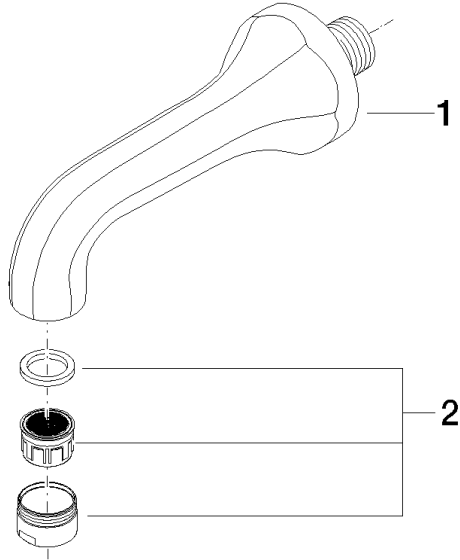

13 801 380

mm [inches]

**Flow rate chart**

**Codes & Standards**

Scottish Water  
Byelaws

UK Water Supply  
Regulations

## MADISON Bath spout for wall mounting - Brushed Platinum

---

MADISON

13 801 380

Certificates

---

WRAS\_1404

13 801 380

Product version up to 7/31/2009

**Product version from 7/31/2009**

Parts for other  
finishes can be found  
here: [Chrome](#)

MADISON Bath spout for wall mounting - Brushed Platinum

MADISON

13 801 380

Spare parts list

Product version up to 7/31/2009

**Product version from 7/31/2009**

No.	Item Number	Name	Quantity used	Delivery time
	09 11 36 090-06	spout	2	60