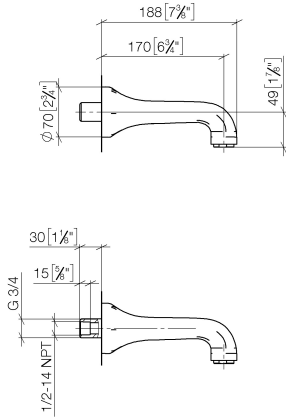

13 801 380

- 170mm projection
- circular normal flow
- hole diameter 37 mm
- 3/4" connection
- max. flow 22 l/min at 3 bar flow pressure
- WRAS 1404060

	Brushed Platinum	13 801 380-06
	Chrome	13 801 380-00
	Platinum	13 801 380-08
	Durabress (23kt Gold)	13 801 380-09
	Brushed Durabress (23kt Gold)	13 801 380-28
	Brushed Dark Platinum	13 801 380-99

13 801 380

mm [inches]

**Flow rate chart**

**Codes & Standards**

Scottish Water  
Byelaws

UK Water Supply  
Regulations

## MADISON Bath spout for wall mounting - Brushed Platinum

---

MADISON

13 801 380

Certificates

---

WRAS\_1404

13 801 380

Product version up to 7/31/2009

**Product version from 7/31/2009**

No.	Item Number	Name	Quantity used	Delivery time
	09 11 36 090-06	spout	2	60