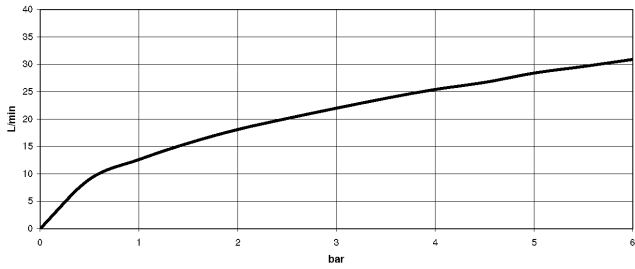

13 801 380

- 170mm projection
- circular normal flow
- hole diameter 37 mm
- 3/4" connection
- max. flow 22 l/min at 3 bar flow pressure
- WRAS 1404060

	Brushed Platinum	13 801 380-06
	Chrome	13 801 380-00
	Platinum	13 801 380-08
	Durabress (23kt Gold)	13 801 380-09
	Brushed Durabress (23kt Gold)	13 801 380-28
	Brushed Dark Platinum	13 801 380-99

13 801 380

mm [inches]

**Flow rate chart**

**Codes & Standards**

Scottish Water  
Byelaws

UK Water Supply  
Regulations

Product version up to 7/31/2009

**Product version from 7/31/2009**

No.	Item Number	Name	Quantity used	Delivery time
	09 11 36 090-06	spout	2	60