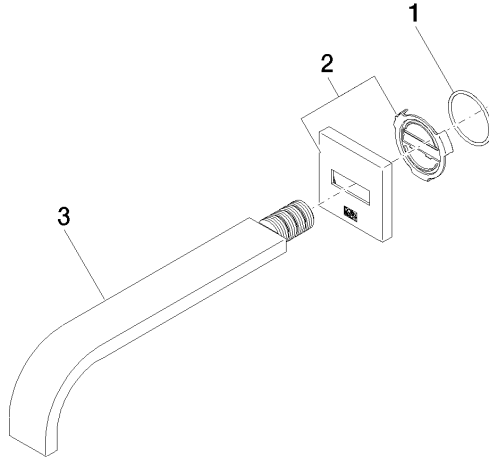

13 801 782

Parts for other
finishes can be found
here: [Chrome](#)