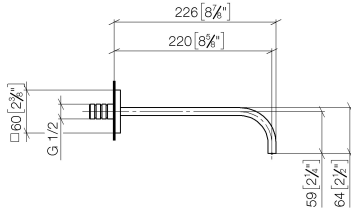

**MEM Bath spout for wall mounting - Dark Chrome**

MEM

13 801 782

- 220mm projection
- rectangular, air-enriched flow
- rosette 60 x 60 mm
- hole diameter 37 mm
- 1/2" connection
- max. flow 38.5 l/min at 3 bar flow pressure
- WRAS 2203039

13 801 782

mm [inches]

**Flow rate chart**

**Codes & Standards**

Scottish Water  
Byelaws

UK Water Supply  
Regulations