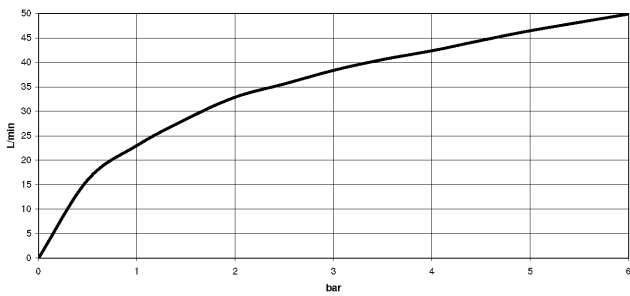

**MEM Bath spout for wall mounting - Dark Chrome**

MEM

13 801 782

- 220mm projection
- rectangular, air-enriched flow
- rosette 60 x 60 mm
- hole diameter 37 mm
- 1/2" connection
- max. flow 38.5 l/min at 3 bar flow pressure
- WRAS 2203039

13 801 782

mm [inches]

**Flow rate chart**

**Codes & Standards**

Scottish Water  
Byelaws

UK Water Supply  
Regulations