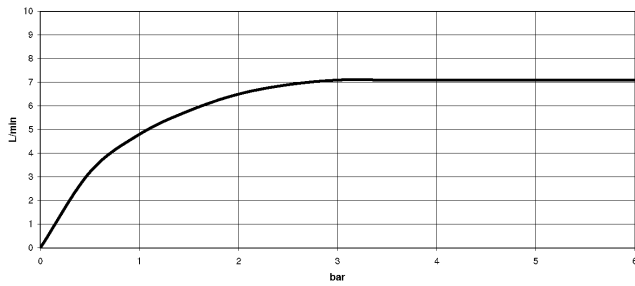

### Recommended miscellaneous

---

**Concealed wall elbow -**

35 085 970 90

- max. recess depth 163 mm
- min. recess depth 90 mm

## SYMETRICS Wall-mounted basin spout without pop-up waste - Chrome

13 805 980

mm [inches]

### Flow rate chart