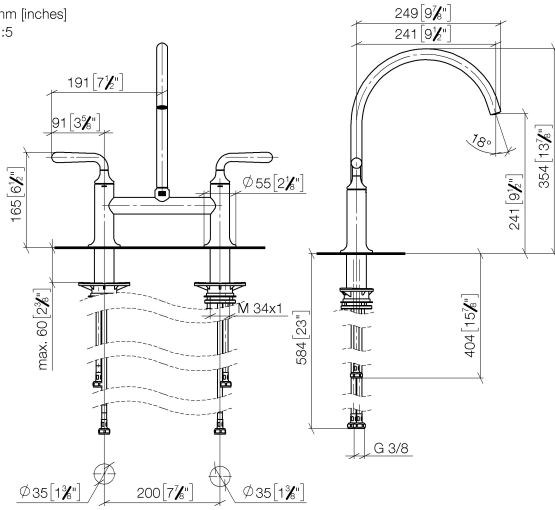

19 815 809

- 241mm projection
- pivotable spout 360°
- air-enriched flow
- max. flow 7 l/min at 3 bar flow pressure
- lead-free
- This product can help a building meet the requirements of Green Building Rating Systems, e.g. LEED®, BREEAM®, DGNB

Recommended miscellaneous

VAIA Dispenser with rosette - Chrome 82 434 809-00

19 815 809

mm [inches]
1:5

Flow rate chart

Certificates

LGA_38632.

19 815 809

Spare parts list

No.	Item Number	Name	Quantity used	Delivery time
1	90 28 22 396 00-00	spout	1	10
2	90 20 80 057 00-00	handle	2	10
3	90 12 12 232 00 90	fixing cap	2	2
4	90 90 03 130 00 90	top	1	2
5	04 30 11 040 00 90	fixing set	2	2
6	04 30 04 100 00 90	hose	2	2
7	04 30 04 101 00 90	hose	2	2
8	90 90 03 131 00 90	top	1	2