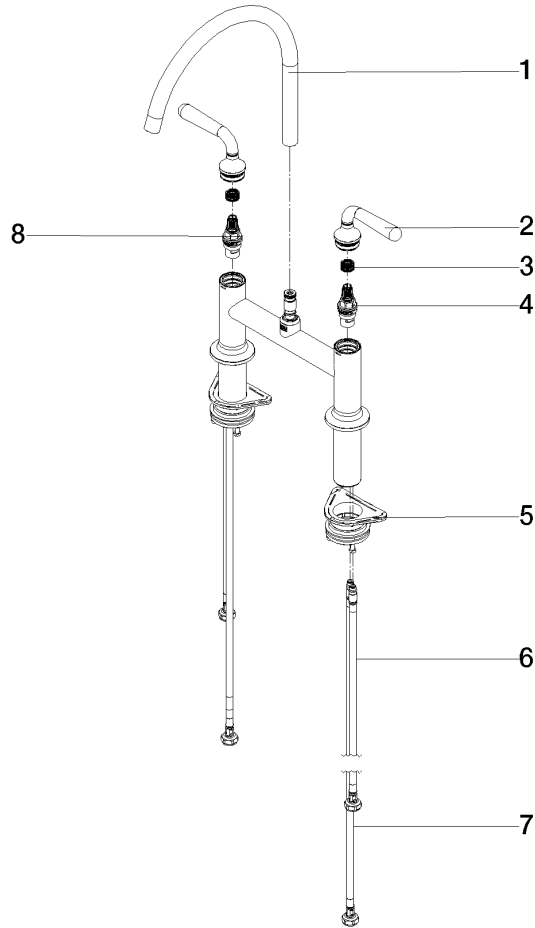

19 815 809

- 241mm projection
- pivotable spout 360°
- air-enriched flow
- max. flow 7 l/min at 3 bar flow pressure
- lead-free
- This product can help a building meet the requirements of Green Building Rating Systems, e.g. LEED®, BREEAM®, DGNB

Recommended miscellaneous

VAIA Dispenser with rosette - Chrome 82 434 809-00

19 815 809

mm [inches]
1:5

Flow rate chart

Certificates

LGA_38632.

19 815 809

Spare parts list

No.	Item Number	Name	Quantity used	Delivery time
1	90 28 22 396 00-00	spout	1	10
2	90 20 80 057 00-00	handle	2	10
3	90 12 12 232 00 90	fixing cap	2	2
4	90 90 03 130 00 90	top	1	2
5	04 30 11 040 00 90	fixing set	2	2
6	04 30 04 100 00 90	hose	2	2
7	04 30 04 101 00 90	hose	2	2
8	90 90 03 131 00 90	top	1	2