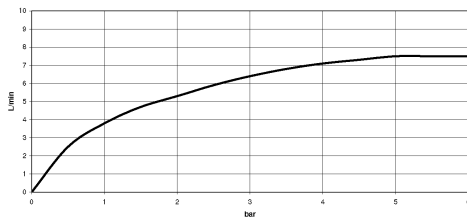

Recommended miscellaneous

VAIA Dispenser with rosette - Chrome 82 434 809-00

19 815 809

mm [inches]
1:5

Flow rate chart

Certificates

LGA_38632.

19 815 809