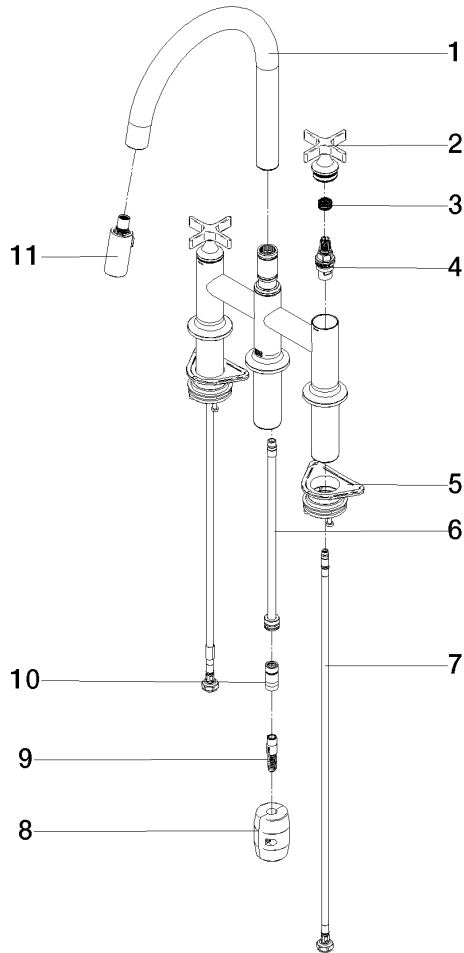

19 875 809

- 240mm projection
- pivotable spout 360°
- Optional swivel limiter available with swivel limiter set 12 823 970 90
- air-enriched flow and spray flow
- 1800 mm metal shower hose
- sprayface with anti-scaling system
- max. flow 8 l/min at 3 bar flow pressure
- lead-free
- This product can help a building meet the requirements of Green Building Rating Systems, e.g. LEED®, BREEAM®, DGNB

Recommended miscellaneous

Swivel limitation set -

12 823 970 90

Recommended miscellaneous

VAIA Dispenser with rosette - Chrome

82 434 809-00

19 875 809

Flow rate chart

Certificates

LGA\_38633.

Belgaqua\_24-005-  
27\_3.

19 875 809

**Spare parts list**

No.	Item Number	Name	Quantity used	Delivery time
1	90 28 22 397 00-00	spout	1	10
2	90 20 80 036 00-00	handle	2	-
Spare part can no longer be ordered, please order the replacement item				
3	90 12 12 232 00 90	fixing cap	2	2
4	90 90 03 131 00 90	top	2	2
5	04 30 11 040 00 90	fixing set	2	2
6	04 28 20 067 00 90	pipe	1	2
7	04 30 04 101 00 90	hose	2	2
8	04 21 50 010 00 90	accessories	1	2
9	04 30 02 120 00-00	hose	1	10
10	90 24 03 253 00 90	adaptor	1	2
11	90 18 40 317 00-00	shower	1	10