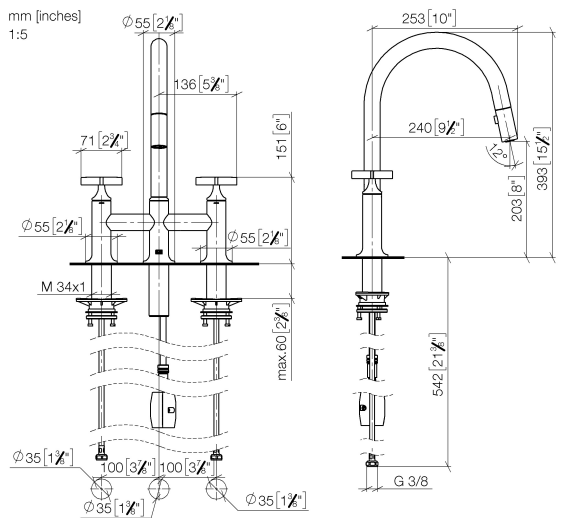

19 875 809

- 240mm projection
- pivotable spout 360°
- Optional swivel limiter available with swivel limiter set 12 823 970 90
- air-enriched flow and spray flow
- 1800 mm metal shower hose
- sprayface with anti-scaling system
- max. flow 8 l/min at 3 bar flow pressure
- lead-free
- This product can help a building meet the requirements of Green Building Rating Systems, e.g. LEED®, BREEAM®, DGNB

Recommended miscellaneous

Swivel limitation set -

12 823 970 90

Recommended miscellaneous

VAIA Dispenser with rosette - Chrome

82 434 809-00

19 875 809

Flow rate chart

Certificates

LGA\_38633.

Belgaqua\_24-005-  
27\_3.

19 875 809

**Spare parts list**

No.	Item Number	Name	Quantity used	Delivery time
1	90 28 22 397 00-00	spout	1	10
2	90 20 80 036 00-00	handle	2	-
Spare part can no longer be ordered, please order the replacement item				
3	90 12 12 232 00 90	fixing cap	2	2
4	90 90 03 131 00 90	top	2	2
5	04 30 11 040 00 90	fixing set	2	2
6	04 28 20 067 00 90	pipe	1	2
7	04 30 04 101 00 90	hose	2	2
8	04 21 50 010 00 90	accessories	1	2
9	04 30 02 120 00-00	hose	1	10
10	90 24 03 253 00 90	adaptor	1	2
11	90 18 40 317 00-00	shower	1	10