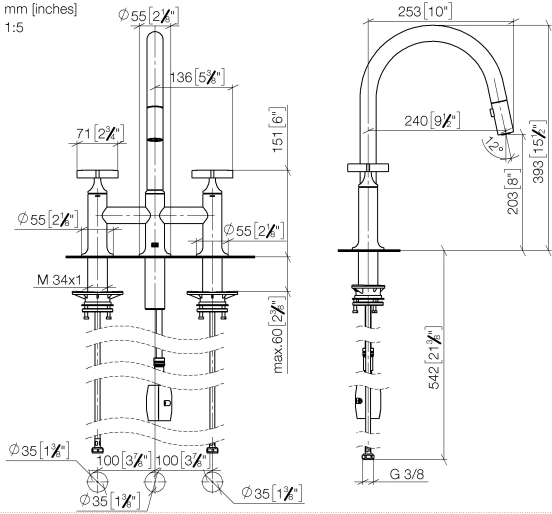

VAIA Three-hole bridge mixer Pull-down with spray function - Champagne (22kt Gold)

VAIA

19 875 809

- 240mm projection
- pivotable spout 360°
- Optional swivel limiter available with swivel limiter set 12 823 970 90
- air-enriched flow and spray flow
- 1800 mm metal shower hose
- sprayface with anti-scaling system
- max. flow 8 l/min at 3 bar flow pressure
- lead-free
- This product can help a building meet the requirements of Green Building Rating Systems, e.g. LEED®, BREEAM®, DGNB

Recommended miscellaneous

Swivel limitation set -

12 823 970 90

Recommended miscellaneous

VAIA Dispenser with rosette - Champagne (22kt Gold)

82 434 809-47

VAIA Three-hole bridge mixer Pull-down with spray function - Champagne (22kt Gold)

VAIA

19 875 809

mm [inches]

1:5

Flow rate chart

Codes & Standards

DIN 4109

EN 1717

Product version from 7/1/2023

VAIA Three-hole bridge mixer Pull-down with spray function - Champagne (22kt Gold)

VAIA

19 875 809

Spare parts list

Product version from 7/1/2023

No.	Item Number	Name	Quantity used	Delivery time
	90 28 22 397 00-47	spout	16	30