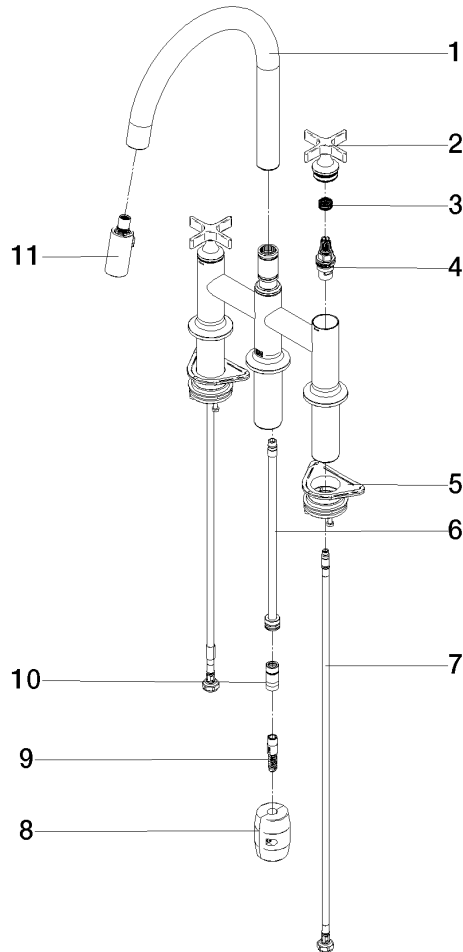

VAIA Three-hole bridge mixer Pull-down with spray function - Champagne (22kt Gold)

VAIA

19 875 809

- 240mm projection
- pivotable spout 360°
- Optional swivel limiter available with swivel limiter set 12 823 970 90
- air-enriched flow and spray flow
- 1800 mm metal shower hose
- sprayface with anti-scaling system
- max. flow 8 l/min at 3 bar flow pressure
- lead-free
- This product can help a building meet the requirements of Green Building Rating Systems, e.g. LEED®, BREEAM®, DGNB

VAIA

19 875 809

mm [inches]

1:5

Flow rate chart

Codes & Standards

DIN 4109

EN 1717

ISO 3822

Ü-Zeichen

VAIA Three-hole bridge mixer Pull-down with spray function - Champagne (22kt Gold)

VAIA

19 875 809

Certificates

Belgaqua_24-005-2 LGA_38

19 875 809

Product version from 7/1/2023

VAIA Three-hole bridge mixer Pull-down with spray function - Champagne (22kt Gold)

VAIA

19 875 809

Spare parts list

Product version from 7/1/2023

No.	Item Number	Name	Quantity used	Delivery time
	90 28 22 397 00-47	spout	16	30