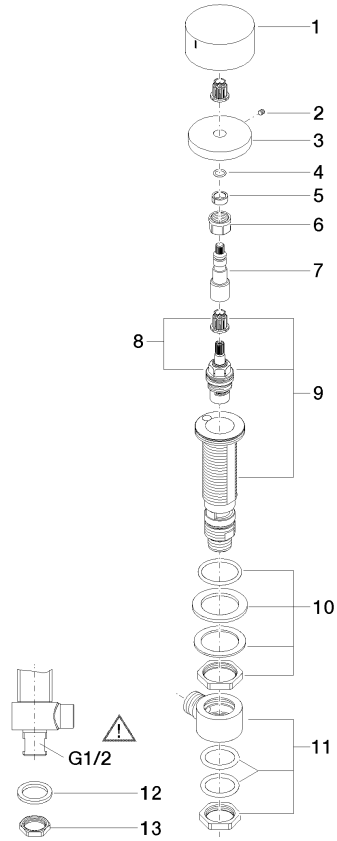

**Deck valve anti-clockwise closing hot - Matte Black**

CL.1

20 000 741

- hole diameter 32 mm
- handle Ø 60mm
- without rosette
- with hot marking
- WRAS 2103001

Fits: CL.1, CYO

	Matte Black	20 000 741-33
	Chrome	20 000 741-00
	Brushed Platinum	20 000 741-06
	Dark Chrome	20 000 741-19
	Brushed Durabronze (23kt Gold)	20 000 741-28
	Brushed Champagne (22kt Gold)	20 000 741-46
	Champagne (22kt Gold)	20 000 741-47
	Brushed Dark Platinum	20 000 741-99

20 000 741

mm [inches]

Flow rate chart

Codes & Standards

DIN 4109

ISO 3822

Scottish Water  
Byelaws

UK Water Supply  
Regulations

## Deck valve anti-clockwise closing hot - Matte Black

CL.1

20 000 741

### Spare parts list