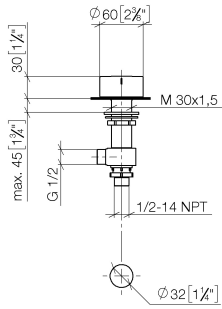

**Deck valve anti-clockwise closing hot - Matte Black**

CL.1

20 000 741

- hole diameter 32 mm
- handle Ø 60mm
- without rosette
- with hot marking
- WRAS 2103001

Fits: CL.1, CYO

	Matte Black	20 000 741-33
	Chrome	20 000 741-00
	Brushed Platinum	20 000 741-06
	Dark Chrome	20 000 741-19
	Brushed Durabronze (23kt Gold)	20 000 741-28
	Brushed Champagne (22kt Gold)	20 000 741-46
	Champagne (22kt Gold)	20 000 741-47
	Brushed Dark Platinum	20 000 741-99

20 000 741

mm [inches]

Flow rate chart

Codes & Standards

DIN 4109

ISO 3822

Scottish Water  
Byelaws

UK Water Supply  
Regulations

## Deck valve anti-clockwise closing hot - Matte Black

---

CL.1

20 000 741