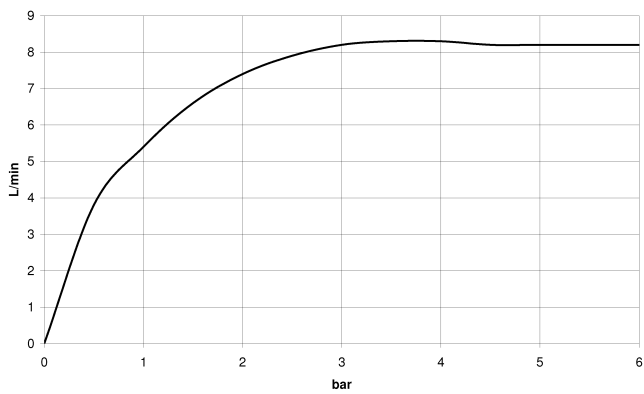

**MEM Three-hole basin mixer with pop-up waste - Chrome**

MEM

20 713 782

- 165mm projection
- fixed spout
- rectangular, air-enriched flow
- height of mixer 277 mm
- height up to aerator 170 mm
- hole diameter spout 35 mm
- hole diameter valve 32 mm
- rosette 60 x 60 mm
- 2x screw-in M 10 x 1 pressure hose, leak-tested
- max. flow 8.3 l/min
- lead-free
- This product can help a building meet the requirements of Green Building Rating Systems, e.g. LEED®, BREEAM®, DGNB

**Recommended miscellaneous**

**High pressure hoses -**

- 2x 3/8" x 1/2" x 500mm high pressure hose

12 506 970 90

20 713 782

**Flow rate chart**

**Certificates**

WRAS\_2306057.    LGA\_18594.    ETA\_18154.    GDV\_0400289.