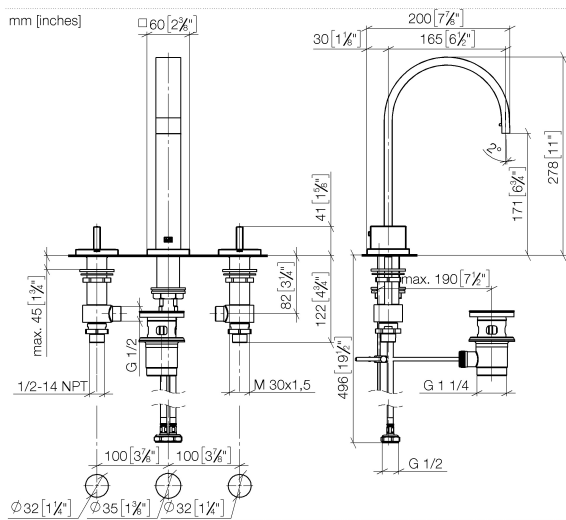

**MEM Three-hole basin mixer with pop-up waste - Chrome**

MEM

20 713 782

- 165mm projection
- fixed spout
- rectangular, air-enriched flow
- height of mixer 277 mm
- height up to aerator 170 mm
- hole diameter spout 35 mm
- hole diameter valve 32 mm
- rosette 60 x 60 mm
- 2x screw-in M 10 x 1 pressure hose, leak-tested
- max. flow 8.3 l/min
- lead-free
- This product can help a building meet the requirements of Green Building Rating Systems, e.g. LEED®, BREEAM®, DGNB

**Recommended miscellaneous**

**High pressure hoses -**

- 2x 3/8" x 1/2" x 500mm high pressure hose

12 506 970 90

20 713 782

**Flow rate chart**

**Certificates**

WRAS\_2306057.    LGA\_18594.    ETA\_18154.    GDV\_0400289.

## MEM Three-hole basin mixer with pop-up waste - Chrome

MEM

20 713 782

### Spare parts list

No.	Item Number	Name	Quantity used	Delivery time
1	90 28 22 158 00-00	spout	1	10
2	04 20 78 030 80-00	pull-rod	1	10
3	09 20 78 030-00	handle	1	10
4	09 31 09 080-00	pull-rod	1	10
5	09 27 78 032-00	rosette	1	10
6	09 14 10 166 90	seal	1	2
7	09 11 10 054 10 90	connection	1	2
8	90 90 03 152 00 90	top	1	2
9	04 17 11 058 52 90	side panel	1	2
10	09 14 10 130 90	seal	1	2
11	09 16 01 016 90	ring	1	2
12	09 23 01 052 90	flow reducer	1	2
13	09 11 10 055 10 90	connection	1	2
14	04 30 04 016 00 90	hose	2	60
15	04 23 10 009 01 90	fixing set	1	2
16	90 20 78 002 04-00	handle ( cold )	1	10
17	90 90 03 153 00 90	top	1	2
18	04 17 11 058 53 90	side panel	1	2
19	04 23 10 032 78 90	fixing set	2	2
20	04 17 11 023 10 90	distributor	2	2
21	90 23 30 040 00-00	threaded connector	4	10
22	90 11 01 001 00-00	pop-up waste	1	10
23	09 30 11 059 90	disc	2	2
24	09 23 10 012 90	nut	2	2
25	90 20 78 002 05-00	handle ( hot )	1	10