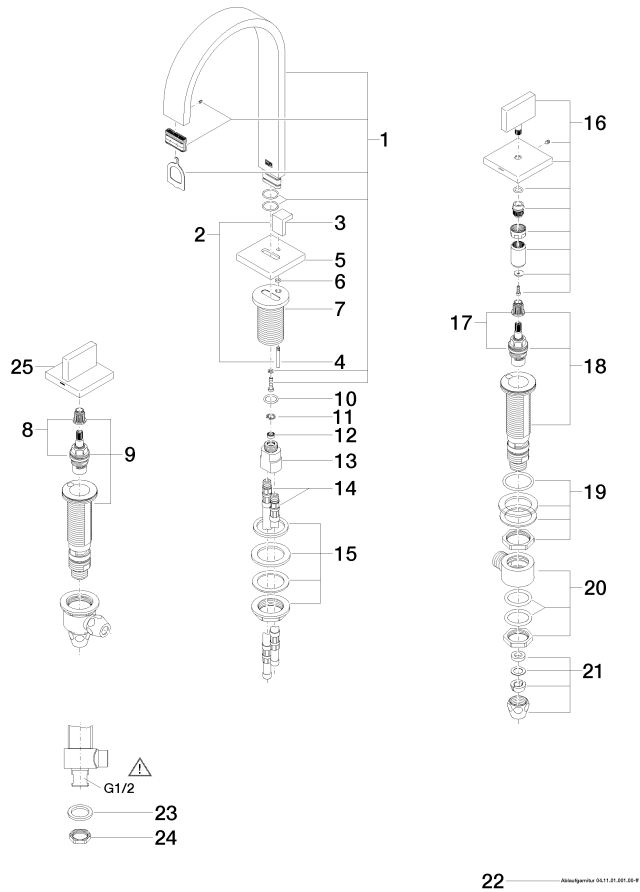

**MEM Three-hole basin mixer with pop-up waste - Chrome**

MEM

20 713 782

- 165mm projection
- fixed spout
- rectangular, air-enriched flow
- height of mixer 277 mm
- height up to aerator 170 mm
- hole diameter spout 35 mm
- hole diameter valve 32 mm
- rosette 60 x 60 mm
- 2x screw-in M 10 x 1 pressure hose, leak-tested
- max. flow 8.3 l/min
- lead-free
- This product can help a building meet the requirements of Green Building Rating Systems, e.g. LEED®, BREEAM®, DGNB

**Recommended miscellaneous**

**High pressure hoses -**

- 2x 3/8" x 1/2" x 500mm high pressure hose

12 506 970 90

20 713 782

**Flow rate chart**

**Certificates**

WRAS\_2306057.    LGA\_18594.    ETA\_18154.    GDV\_0400289.

## MEM Three-hole basin mixer with pop-up waste - Chrome

MEM

20 713 782

### Spare parts list

No.	Item Number	Name	Quantity used	Delivery time
1	90 28 22 158 00-00	spout	1	10
2	04 20 78 030 80-00	pull-rod	1	10
3	09 20 78 030-00	handle	1	10
4	09 31 09 080-00	pull-rod	1	10
5	09 27 78 032-00	rosette	1	10
6	09 14 10 166 90	seal	1	2
7	09 11 10 054 10 90	connection	1	2
8	90 90 03 152 00 90	top	1	2
9	04 17 11 058 52 90	side panel	1	2
10	09 14 10 130 90	seal	1	2
11	09 16 01 016 90	ring	1	2
12	09 23 01 052 90	flow reducer	1	2
13	09 11 10 055 10 90	connection	1	2
14	04 30 04 016 00 90	hose	2	60
15	04 23 10 009 01 90	fixing set	1	2
16	90 20 78 002 04-00	handle ( cold )	1	10
17	90 90 03 153 00 90	top	1	2
18	04 17 11 058 53 90	side panel	1	2
19	04 23 10 032 78 90	fixing set	2	2
20	04 17 11 023 10 90	distributor	2	2
21	90 23 30 040 00-00	threaded connector	4	10
22	90 11 01 001 00-00	pop-up waste	1	10
23	09 30 11 059 90	disc	2	2
24	09 23 10 012 90	nut	2	2
25	90 20 78 002 05-00	handle ( hot )	1	10