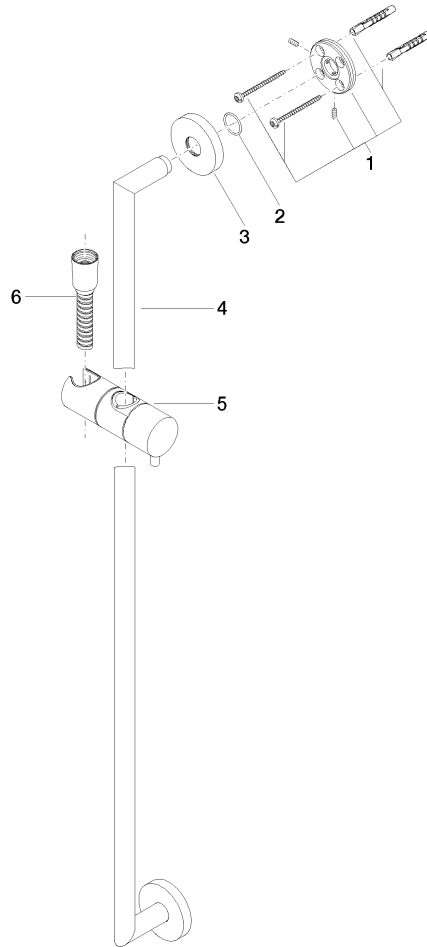

Shower set without hand shower - Chrome

TARA

26 413 625

Fits: TARA, META

- slide bar
- Pipe diameter 18 mm
- rosette Ø 55 mm
- gauge 800 mm
- metal shower hose 1750mm with integrated anti-twist protection
- shower hose connector 3/8"
- WRAS 2009048

Recommended miscellaneous

	Concealed wall elbow - •min. recess depth 90 mm •max. recess depth 163 mm	35 085 970 00
--	--	---------------

Required miscellaneous

	Hand shower FlowReduce - Chrome	28 016 979-00 0010
--	--	--------------------

Required miscellaneous

	Hand shower - Chrome	28 018 979-00
--	-----------------------------	---------------

26 413 625

mm [inches]

Certificates

WRAS_2009048. ACS_20 ACC LY 738. IAPMO_4976 (4).

26 413 625

Spare parts list

No.	Item Number	Name	Quantity used	Delivery time
1	05 17 62 500 00 90	fixing set	2	2
2	90 14 10 032 00 90	seal	2	2
3	08 27 62 500-00	rosette	2	10
4	05 28 22 590 01-00	bar	1	10
5	12 580 970-00	Slide unit - Chrome	1	10
6	28 322 970-00	Metal shower hose 1/2" x 3/8" x 1750 mm - Chrome	1	2