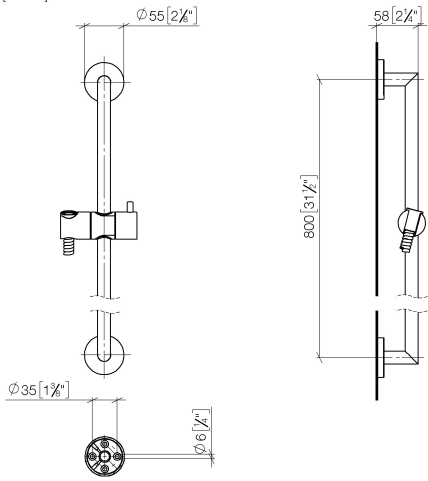

Shower set without hand shower - Chrome

TARA

26 413 625

Fits: TARA, META

- slide bar
- Pipe diameter 18 mm
- rosette Ø 55 mm
- gauge 800 mm
- metal shower hose 1750mm with integrated anti-twist protection
- shower hose connector 3/8"
- WRAS 2009048

Recommended miscellaneous

	Concealed wall elbow - •min. recess depth 90 mm •max. recess depth 163 mm	35 085 970 00
--	--	---------------

Required miscellaneous

	Hand shower FlowReduce - Chrome	28 016 979-00 0010
--	--	--------------------

Required miscellaneous

	Hand shower - Chrome	28 018 979-00
--	-----------------------------	---------------

26 413 625

mm [inches]

Certificates

WRAS_2009048. ACS_20 ACC LY 738. IAPMO_4976 (4).

26 413 625

Spare parts list

No.	Item Number	Name	Quantity used	Delivery time
1	05 17 62 500 00 90	fixing set	2	2
2	90 14 10 032 00 90	seal	2	2
3	08 27 62 500-00	rosette	2	10
4	05 28 22 590 01-00	bar	1	10
5	12 580 970-00	Slide unit - Chrome	1	10
6	28 322 970-00	Metal shower hose 1/2" x 3/8" x 1750 mm - Chrome	1	2