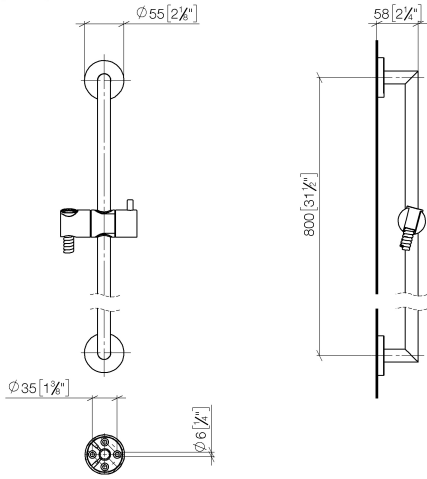

Shower set without hand shower - Brushed Platinum

TARA

26 413 625 Product version from 10/1/2023

Fits: TARA, META

- slide bar
- Pipe diameter 18 mm
- rosette Ø 55 mm
- gauge 800 mm
- metal shower hose 1750mm with integrated anti-twist protection
- shower hose connector 3/8"
- WRAS

26 413 625 Product version from 10/1/2023

mm [inches]

Codes & Standards

Scottish Water
Byelaws

UK Water Supply
Regulations

XP P 41-280

Certificates

WRAS_2009

ACS_20 ACC LY

Spare parts list

No.	Item Number	Name	Quantity used	Delivery time
1	05 17 62 500 00 90	fixing set	2	2
2	90 14 10 032 00 90	seal	2	2
3	08 27 62 500-06	rosette	2	10
4	05 28 22 590 01-06	bar	1	10
5	12 580 970-06	Slide unit - Brushed Platinum	1	10
6	28 322 970-06	Metal shower hose 1/2" x 3/8" x 1750 mm - Brushed Platinum	1	2