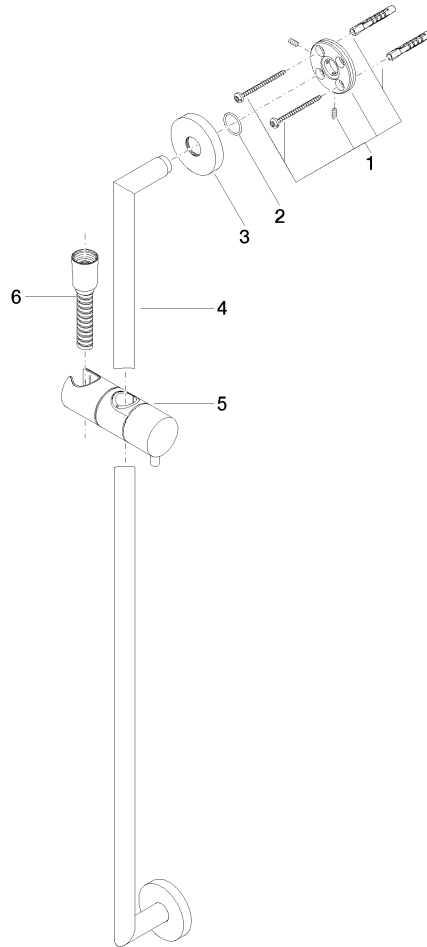

Shower set without hand shower - Brushed Platinum

TARA

26 413 625 Product version from 10/1/2023

Fits: TARA, META

- slide bar
- Pipe diameter 18 mm
- rosette Ø 55 mm
- gauge 800 mm
- metal shower hose 1750mm with integrated anti-twist protection
- shower hose connector 3/8"
- WRAS

26 413 625 Product version from 10/1/2023

mm [inches]

Codes & Standards

Scottish Water
Byelaws

UK Water Supply
Regulations

XP P 41-280

Certificates

WRAS_2009

ACS_20 ACC LY

Spare parts list

No.	Item Number	Name	Quantity used	Delivery time
1	05 17 62 500 00 90	fixing set	2	2
2	90 14 10 032 00 90	seal	2	2
3	08 27 62 500-06	rosette	2	10
4	05 28 22 590 01-06	bar	1	10
5	12 580 970-06	Slide unit - Brushed Platinum	1	10
6	28 322 970-06	Metal shower hose 1/2" x 3/8" x 1750 mm - Brushed Platinum	1	2