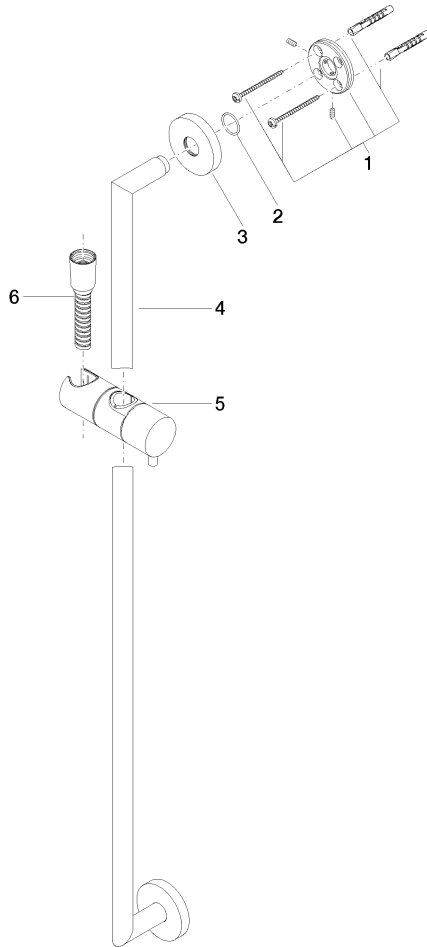

26 413 625 Product version from 10/1/2023

Fits: TARA, META

- slide bar
- Pipe diameter 18 mm
- rosette Ø 55 mm
- gauge 800 mm
- metal shower hose 1750mm with integrated anti-twist protection
- shower hose connector 3/8"
- WRAS

Required miscellaneous

**Concealed wall elbow -** 35 085 970 90  
 •min. recess depth mm  
 •max. recess depth mm

Required miscellaneous

**Wall elbow - Brushed Light Gold** 28 450 625-27

Required miscellaneous

**SERIES-VARIOUS Hand shower FlowReduce - Brushed Light Gold** 28 029 979-27 0010

Required miscellaneous

**Slide unit - Brushed Light Gold** 12 580 970-27

Required miscellaneous

**Hand shower FlowReduce - Brushed Light Gold** 28 018 979-27 0010

26 413 625 Product version from 10/1/2023

mm [inches]

Spare parts list

No.	Item Number	Name	Quantity used	Delivery time
1	05 17 62 500 00 90	fixing set	2	2
2	90 14 10 032 00 90	seal	2	2
3	08 27 62 500-27	rosette	2	60
4	05 28 22 590 01-27	bar	1	60
5	12 580 970-27	Slide unit - Brushed Light Gold	1	30
6	28 322 970-27	Metal shower hose 1/2" x 3/8" x 1750 mm - Brushed Light Gold	1	30