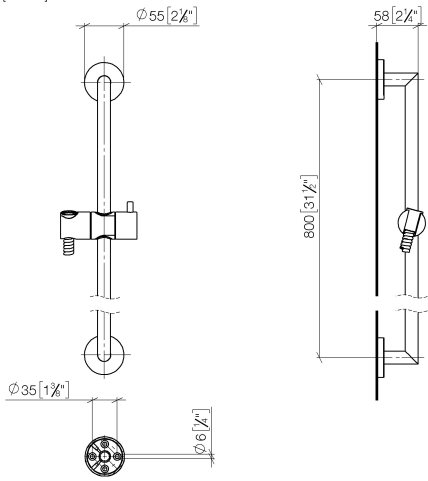

26 413 625 Product version from 10/1/2023

Fits: TARA, META

- slide bar
- Pipe diameter 18 mm
- rosette Ø 55 mm
- gauge 800 mm
- metal shower hose 1750mm with integrated anti-twist protection
- shower hose connector 3/8"
- WRAS

Required miscellaneous

**Concealed wall elbow -** 35 085 970 90  
 •min. recess depth mm  
 •max. recess depth mm

Required miscellaneous

**Wall elbow - Brushed Light Gold** 28 450 625-27

Required miscellaneous

26 413 625 Product version from 10/1/2023

mm [inches]

Spare parts list

No.	Item Number	Name	Quantity used	Delivery time
1	05 17 62 500 00 90	fixing set	2	2
2	90 14 10 032 00 90	seal	2	2
3	08 27 62 500-27	rosette	2	60
4	05 28 22 590 01-27	bar	1	60
5	12 580 970-27	Slide unit - Brushed Light Gold	1	30
6	28 322 970-27	Metal shower hose 1/2" x 3/8" x 1750 mm - Brushed Light Gold	1	30