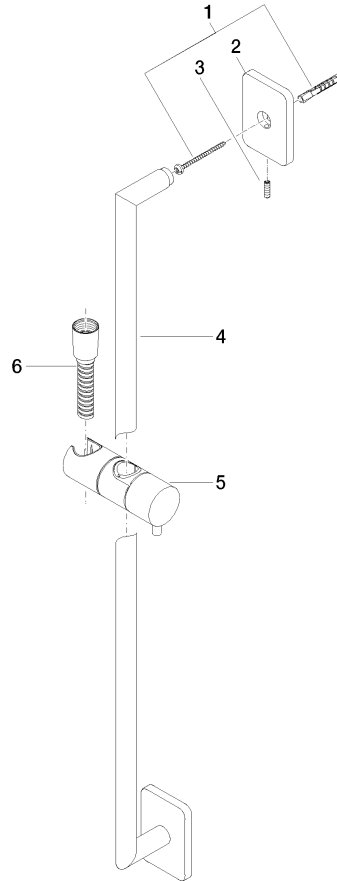

26 413 710

- slide bar
- rosette 78 x 55 mm
- gauge 800 mm
- metal shower hose 1750mm with integrated anti-twist protection
- shower hose connector 3/8"
- Pipe diameter 18 mm
- WRAS

This article does not include a hand shower!

	Chrome	26 413 710-00
	Brushed Platinum	26 413 710-06

Recommended miscellaneous

	Concealed wall elbow - •min. recess depth mm •max. recess depth mm	35 085 970 90
--	---	---------------

Recommended miscellaneous

26 413 710

mm [inches]

Codes & Standards

Scottish Water
Byelaws

UK Water Supply
Regulations

XP P 41-280

Certificates

WRAS_2009

ACS_20 ACC LY

26 413 710

Spare parts list

No.	Item Number	Name	Quantity used	Delivery time
1	05 30 31 025 00 90	fixing set	2	2
2	09 27 71 005-00	rosette	2	10
3	09 31 11 013 90	pin	2	2
4	05 28 22 590 01-00	bar	1	10
5	12 580 970-00	Slide unit - Chrome	1	10
6	28 322 970-00	Metal shower hose 1/2" x 3/8" x 1750 mm - Chrome	1	2