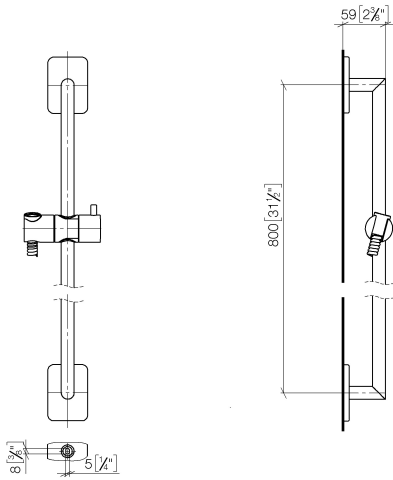

26 413 710

- slide bar
- rosette 78 x 55 mm
- gauge 800 mm
- metal shower hose 1750mm with integrated anti-twist protection
- shower hose connector 3/8"
- Pipe diameter 18 mm
- WRAS

This article does not include a hand shower!

26 413 710

mm [inches]

Codes & Standards

Scottish Water
Byelaws

UK Water Supply
Regulations

XP P 41-280

Certificates

WRAS_2009

ACS_20 ACC LY

26 413 710

Spare parts list

No.	Item Number	Name	Quantity used	Delivery time
1	05 30 31 025 00 90	fixing set	2	2
2	09 27 71 005-00	rosette	2	10
3	09 31 11 013 90	pin	2	2
4	05 28 22 590 01-00	bar	1	10
5	12 580 970-00	Slide unit - Chrome	1	10
6	28 322 970-00	Metal shower hose 1/2" x 3/8" x 1750 mm - Chrome	1	2