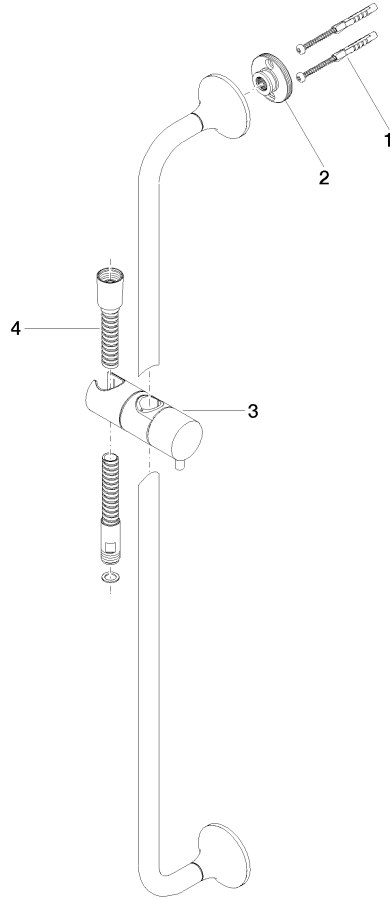

**VAIA Shower set without hand shower - Brushed Champagne (22kt Gold)**

26 413 809

- slide bar
- rosette Ø 60 mm
- gauge 800 mm
- metal shower hose 1700mm with integrated anti-twist protection
- shower hose connector 3/8"
- Pipe diameter 18 mm
- WRAS

**Recommended miscellaneous**

- Concealed wall elbow -**
- min. recess depth mm
  - max. recess depth mm

35 085 970 90

VAIA Shower set without hand shower - Brushed Champagne (22kt Gold)

---

26 413 809

mm [inches]

Codes & Standards

---

ASME A112.18.1

cUPC

Certificates

---

IAPMO\_4976

**VAIA Shower set without hand shower - Brushed Champagne (22kt Gold)**

26 413 809

**Spare parts list**

No.	Item Number	Name	Quantity used	Delivery time
1	05 30 31 025 00 90	fixing set	2	2
2	90 17 20 759 00 90	disc	2	2
3	12 580 970-46	Slide unit - Brushed Champagne (22kt Gold)	1	30
4	28 322 970-46	Metal shower hose 1/2" x 3/8" x 1750 mm - Brushed Champagne (22kt Gold)	1	30