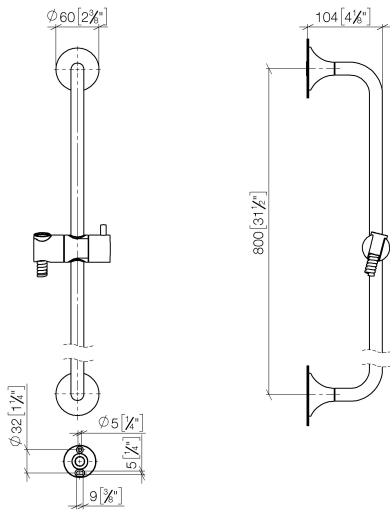

**VAIA Shower set without hand shower - Brushed Champagne (22kt Gold)**

26 413 809

- slide bar
- rosette Ø 60 mm
- gauge 800 mm
- metal shower hose 1700mm with integrated anti-twist protection
- shower hose connector 3/8"
- Pipe diameter 18 mm
- WRAS

This article does not include a hand shower!

	Brushed Champagne (22kt Gold)	26 413 809-46
	Chrome	26 413 809-00
	Brushed Platinum	26 413 809-06
	Platinum	26 413 809-08
	Dark Chrome	26 413 809-19
	Brushed Durabrass (23kt Gold)	26 413 809-28
	Brushed Bronze	26 413 809-42
	Champagne (22kt Gold)	26 413 809-47
	Brushed Dark Platinum	26 413 809-99

**Recommended miscellaneous**

- Concealed wall elbow -**
- min. recess depth mm
  - max. recess depth mm

35 085 970 90

VAIA Shower set without hand shower - Brushed Champagne (22kt Gold)

---

26 413 809

mm [inches]

26 413 809

**Spare parts list**

No.	Item Number	Name	Quantity used	Delivery time
1	05 30 31 025 00 90	fixing set	2	2
2	90 17 20 759 00 90	disc	2	2
3	12 580 970-46	Slide unit - Brushed Champagne (22kt Gold)	1	30
4	28 322 970-46	Metal shower hose 1/2" x 3/8" x 1750 mm - Brushed Champagne (22kt Gold)	1	30