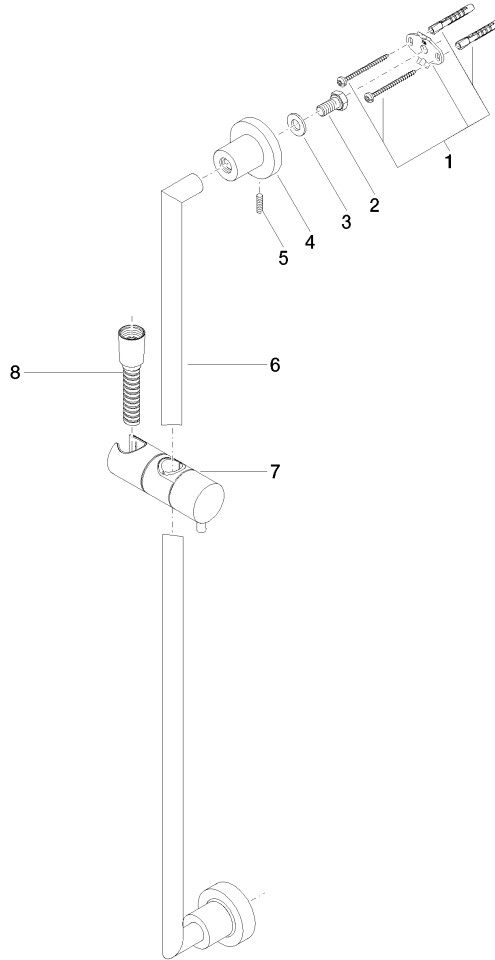

TARA Shower set without hand shower - Brushed Bronze

26 413 892 Product version from 4/1/2024

- slide bar
- Pipe diameter 18 mm
- rosettes Ø 55 mm
- gauge 800 mm
- metal shower hose 1750mm with integrated anti-twist protection
- shower hose connector 3/8"
- WRAS

This article does not include a hand shower!

	Brushed Bronze	26 413 892-42
	Chrome	26 413 892-00
	Brushed Platinum	26 413 892-06
	Platinum	26 413 892-08
	Dark Chrome	26 413 892-19
	Brushed Durabronze (23kt Gold)	26 413 892-28
	Matte Black	26 413 892-33
	Brushed Champagne (22kt Gold)	26 413 892-46
	Champagne (22kt Gold)	26 413 892-47
	Brushed Chrome	26 413 892-93
	Brushed Dark Platinum	26 413 892-99

TARA Shower set without hand shower - Brushed Bronze

26 413 892 Product version from 4/1/2024

Codes & Standards

ASME A112.18.1

cUPC

Certificates

IAPMO_4976

TARA Shower set without hand shower - Brushed Bronze

26 413 892 Product version from 4/1/2024

Parts for other finishes can be found here: [Chrome](#)

Spare parts list

No.	Item Number	Name	Quantity used	Delivery time
1	05 17 20 739 00 90	fixing set	2	2
2	09 30 30 071 90	screw	2	2
3	09 30 11 046 90	disc	2	2
4	08 17 89 505-42	holder	2	60
5	04 31 11 113 00 90	pin	2	2
6	05 28 22 590 00-42	bar	1	60
7	12 580 970-42	Slide unit - Brushed Bronze	1	30
8	28 322 970-42	Metal shower hose 1/2" x 3/8" x 1750 mm - Brushed Bronze	1	30