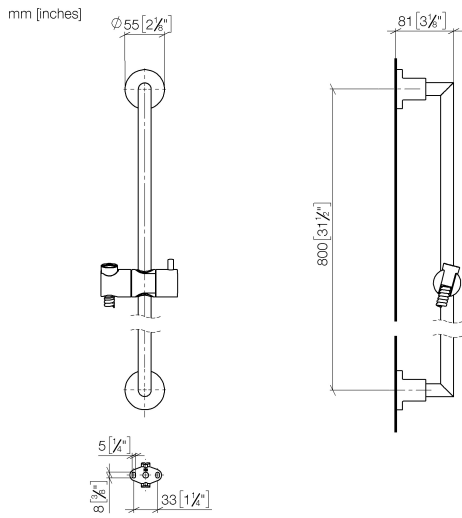

TARA Shower set without hand shower - Brushed Bronze

26 413 892 Product version from 4/1/2024

- slide bar
- Pipe diameter 18 mm
- rosettes Ø 55 mm
- gauge 800 mm
- metal shower hose 1750mm with integrated anti-twist protection
- shower hose connector 3/8"
- WRAS

This article does not include a hand shower!

	Brushed Bronze	26 413 892-42
	Chrome	26 413 892-00
	Brushed Platinum	26 413 892-06
	Platinum	26 413 892-08
	Dark Chrome	26 413 892-19
	Brushed Durabronze (23kt Gold)	26 413 892-28
	Matte Black	26 413 892-33
	Brushed Champagne (22kt Gold)	26 413 892-46
	Champagne (22kt Gold)	26 413 892-47
	Brushed Chrome	26 413 892-93
	Brushed Dark Platinum	26 413 892-99

TARA Shower set without hand shower - Brushed Bronze

26 413 892 Product version from 4/1/2024

Codes & Standards

ASME A112.18.1

cUPC

Certificates

IAPMO_4976

TARA Shower set without hand shower - Brushed Bronze

26 413 892 Product version from 4/1/2024

Parts for other finishes can be found here: [Chrome](#)

Spare parts list

No.	Item Number	Name	Quantity used	Delivery time
1	05 17 20 739 00 90	fixing set	2	2
2	09 30 30 071 90	screw	2	2
3	09 30 11 046 90	disc	2	2
4	08 17 89 505-42	holder	2	60
5	04 31 11 113 00 90	pin	2	2
6	05 28 22 590 00-42	bar	1	60
7	12 580 970-42	Slide unit - Brushed Bronze	1	30
8	28 322 970-42	Metal shower hose 1/2" x 3/8" x 1750 mm - Brushed Bronze	1	30