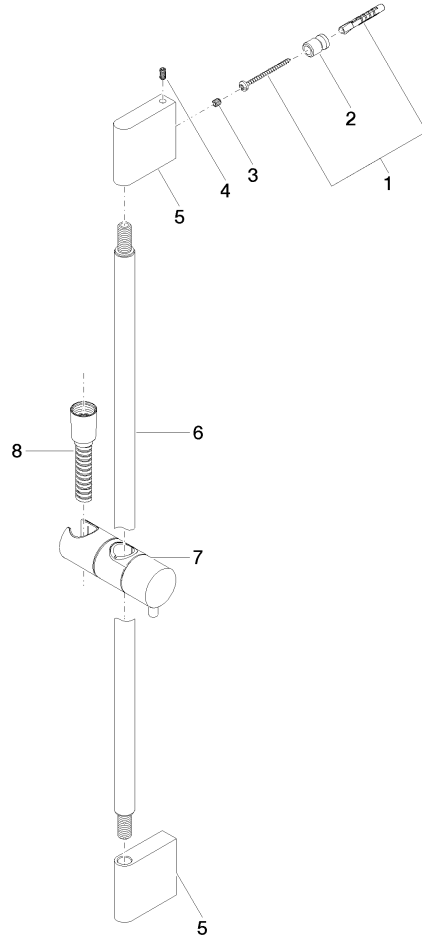

Shower set without hand shower - Platinum

26 413 979 Product version from 10/1/2023

- slide bar
- Pipe diameter 18 mm
- gauge 853 mm
- metal shower hose 1750mm with integrated anti-twist protection
- shower hose connector 3/8"
- WRAS

Certificates

WRAS_2009

ACS_20 ACC LY

IAPMO_4976

Shower set without hand shower - Platinum

26 413 979 Product version from 10/1/2023

Spare parts list

No.	Item Number	Name	Quantity used	Delivery time
1	05 17 20 726 02 90	fixing set	2	2
2	08 17 20 726 90	holder	2	2
3	09 31 11 049 90	pin	2	2
4	04 31 11 113 00 90	pin	2	2
5	08 17 97 054-08	holder	2	40
6	90 28 22 597 00-08	holder	1	-
Spare part can no longer be ordered, please order the replacement item				
7	12 580 970-08	Slide unit - Platinum	1	40
8	28 322 970-08	Metal shower hose 1/2" x 3/8" x 1750 mm - Platinum	1	40