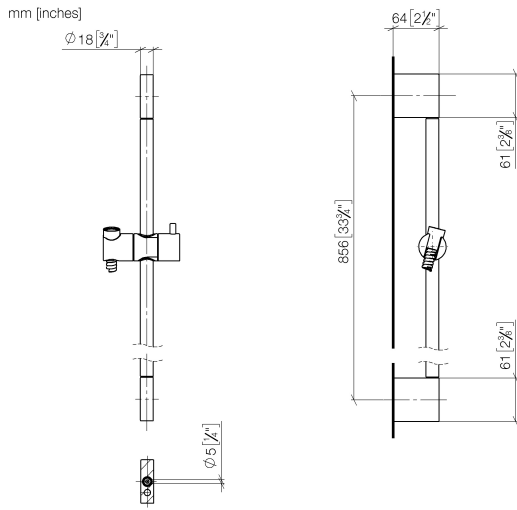

Shower set without hand shower - Platinum

---

26 413 979 Product version from 10/1/2023

Codes & Standards

ASME A112.18.1

cUPC

Scottish Water
Byelaws

UK Water Supply
Regulations

XP P 41-280

Certificates

WRAS_2009

ACS_20 ACC LY

IAPMO_4976