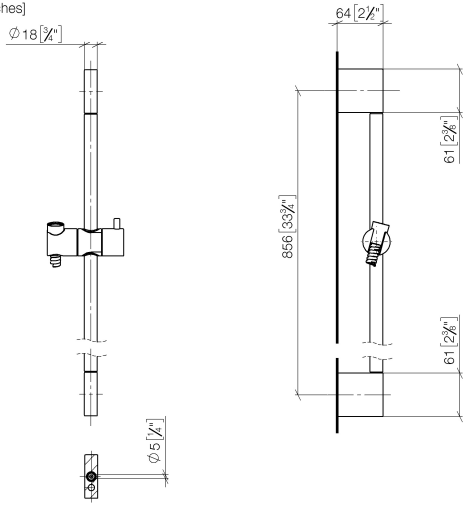

Shower set without hand shower - Dark Chrome

IMO

26 413 979

Fits: IMO, LULU, MEM, TARA, CL.1, LISSÉ,
VAIA, META, CYO

- slide bar
- Pipe diameter 18 mm
- gauge 853 mm
- metal shower hose 1750mm with integrated anti-twist protection
- shower hose connector 3/8"
- WRAS

Recommended miscellaneous

Wall elbow - Dark Chrome

28 450 980-19

Recommended miscellaneous

LISSÉ Wall elbow - Dark Chrome

28 450 845-19

26 413 979

mm [inches]