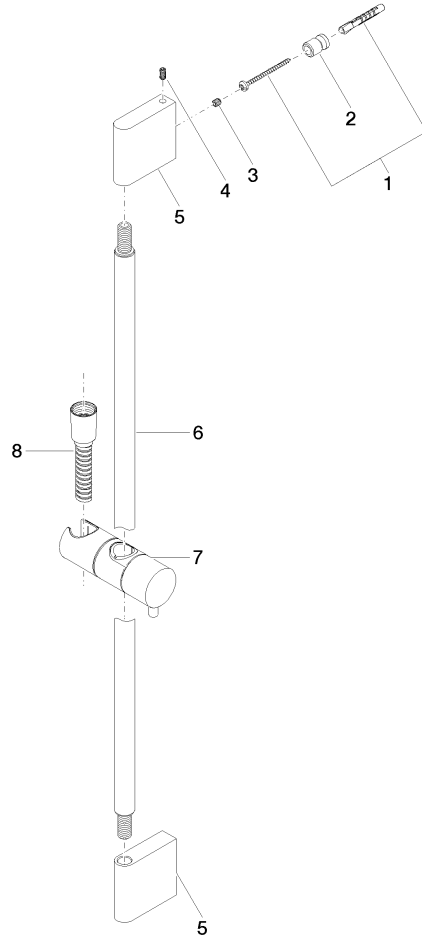

## Shower set without hand shower - Brushed Light Gold

IMO

26 413 979 Product version from 10/1/2023

Fits: IMO, LULU, MEM, TARA, CL.1, LISSÉ,  
VAIA, META, CYO

- slide bar
- Pipe diameter 18 mm
- gauge 853 mm
- metal shower hose 1750mm with integrated anti-twist protection
- shower hose connector 3/8"
- WRAS

### Required miscellaneous

	<b>Slide unit - Brushed Light Gold</b>	12 580 970-27
-------------------------------------------------------------------------------------	----------------------------------------	---------------

26 413 979 Product version from 10/1/2023

mm [inches]

Spare parts list

No.	Item Number	Name	Quantity used	Delivery time
1	05 17 20 726 02 90	fixing set	2	2
2	08 17 20 726 90	holder	2	2
3	09 31 11 049 90	pin	2	2
4	04 31 11 113 00 90	pin	2	2
5	08 17 97 054-27	holder	2	60
6	90 28 22 597 00-27	holder	1	30
7	12 580 970-27	Slide unit - Brushed Light Gold	1	30
8	28 322 970-27	Metal shower hose 1/2" x 3/8" x 1750 mm - Brushed Light Gold	1	30