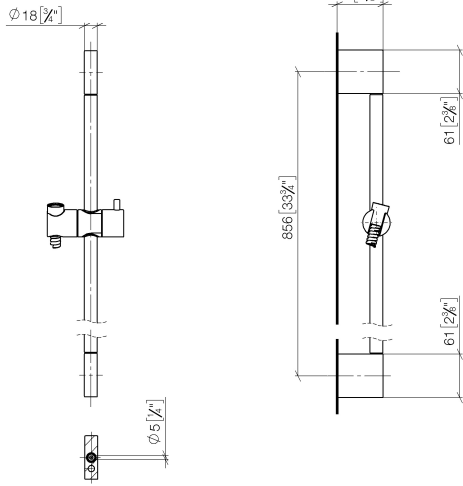

## Shower set without hand shower - Brushed Light Gold

IMO

26 413 979 Product version from 10/1/2023

Fits: IMO, LULU, MEM, TARA, CL.1, LISSÉ,  
VAIA, META, CYO

- slide bar
- Pipe diameter 18 mm
- gauge 853 mm
- metal shower hose 1750mm with integrated anti-twist protection
- shower hose connector 3/8"
- WRAS

### Required miscellaneous

	<b>Slide unit - Brushed Light Gold</b>	12 580 970-27
-------------------------------------------------------------------------------------	----------------------------------------	---------------

26 413 979 Product version from 10/1/2023

mm [inches]

Spare parts list

No.	Item Number	Name	Quantity used	Delivery time
1	05 17 20 726 02 90	fixing set	2	2
2	08 17 20 726 90	holder	2	2
3	09 31 11 049 90	pin	2	2
4	04 31 11 113 00 90	pin	2	2
5	08 17 97 054-27	holder	2	60
6	90 28 22 597 00-27	holder	1	30
7	12 580 970-27	Slide unit - Brushed Light Gold	1	30
8	28 322 970-27	Metal shower hose 1/2" x 3/8" x 1750 mm - Brushed Light Gold	1	30