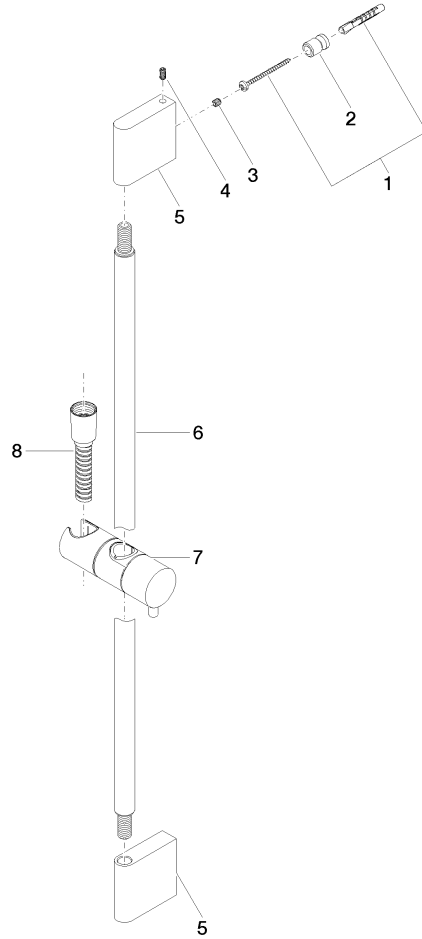

Shower set without hand shower - Brushed Champagne (22kt Gold)

26 413 979 Product version from 10/1/2023

- slide bar
- Pipe diameter 18 mm
- gauge 853 mm
- metal shower hose 1750mm with integrated anti-twist protection
- shower hose connector 3/8"
- WRAS

Shower set without hand shower - Brushed Champagne (22kt Gold)

26 413 979 Product version from 10/1/2023

Codes & Standards

ASME A112.18.1

cUPC

Certificates

IAPMO_4976

Shower set without hand shower - Brushed Champagne (22kt Gold)

26 413 979 Product version from 10/1/2023

Parts for other finishes can be found here: [Chrome](#)

Spare parts list

No.	Item Number	Name	Quantity used	Delivery time
1	05 17 20 726 02 90	fixing set	2	2
2	08 17 20 726 90	holder	2	2
3	09 31 11 049 90	pin	2	2
4	04 31 11 113 00 90	pin	2	2
5	08 17 97 054-46	holder	2	30
6	90 28 22 597 00-46	holder	1	30
7	12 580 970-46	Slide unit - Brushed Champagne (22kt Gold)	1	30
8	28 322 970-46	Metal shower hose 1/2" x 3/8" x 1750 mm - Brushed Champagne (22kt Gold)	1	30