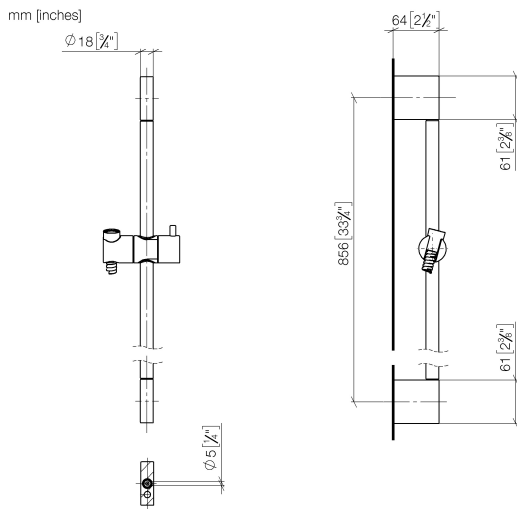

Shower set without hand shower - Brushed Champagne (22kt Gold)

26 413 979 Product version from 10/1/2023

- slide bar
- Pipe diameter 18 mm
- gauge 853 mm
- metal shower hose 1750mm with integrated anti-twist protection
- shower hose connector 3/8"
- WRAS

Shower set without hand shower - Brushed Champagne (22kt Gold)

26 413 979 Product version from 10/1/2023

Codes & Standards

ASME A112.18.1

cUPC

Certificates

IAPMO_4976

Shower set without hand shower - Brushed Champagne (22kt Gold)

26 413 979 Product version from 10/1/2023

Parts for other finishes can be found here: [Chrome](#)

Spare parts list

No.	Item Number	Name	Quantity used	Delivery time
1	05 17 20 726 02 90	fixing set	2	2
2	08 17 20 726 90	holder	2	2
3	09 31 11 049 90	pin	2	2
4	04 31 11 113 00 90	pin	2	2
5	08 17 97 054-46	holder	2	30
6	90 28 22 597 00-46	holder	1	30
7	12 580 970-46	Slide unit - Brushed Champagne (22kt Gold)	1	30
8	28 322 970-46	Metal shower hose 1/2" x 3/8" x 1750 mm - Brushed Champagne (22kt Gold)	1	30