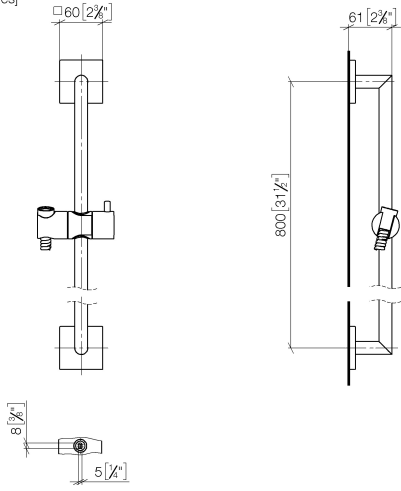

Shower set without hand shower - Dark Chrome

26 413 980

- slide bar
- Pipe diameter 18 mm
- rosette 60 x 60 mm
- gauge 800 mm
- metal shower hose 1750mm with integrated anti-twist protection
- shower hose connector 3/8"
- WRAS

Shower set without hand shower - Dark Chrome

26 413 980

mm [inches]

Codes & Standards

ASME A112.18.1

cUPC

Certificates

IAPMO_4976