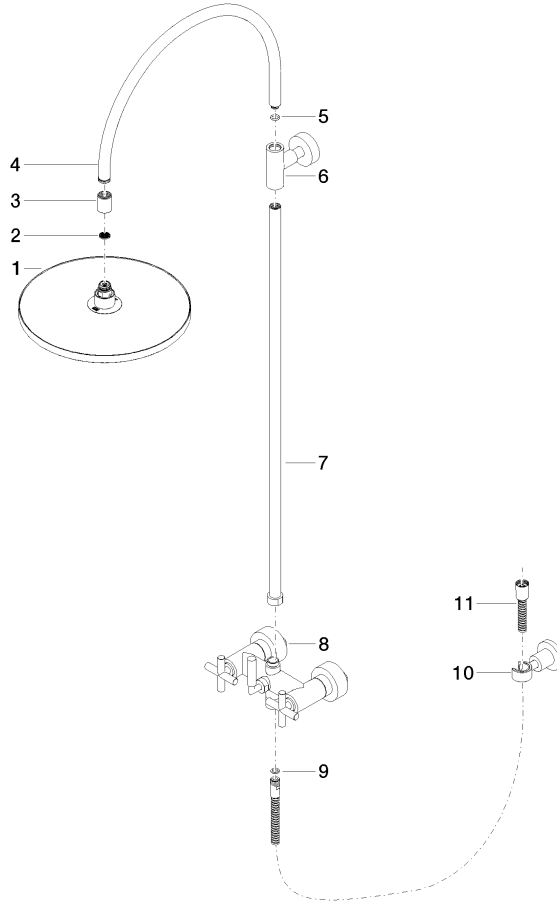

TARA Showerpipe with shower mixer without hand shower 300 mm - Brushed Platinum

TARA

26 622 892 Product version from 4/1/2024

- shower with fixed riser projection 420mm
- overhead shower: rain flow
- rain shower Ø 300 mm
- rain shower with anti-scale system
- max. rainshower flow 14 l/min
- Function from: 10 l/min
- rotary diverter for fixed-riser shower/hand shower
- height of fittings up to rain shower (bottom edge) 850mm
- height of fittings up to top edge of elbow 1167mm
- rosette for shower holder Ø 55mm
- rosette for wall mounting Ø 57mm
- rosette for shower mixer Ø 65mm
- gauge 150 mm - 13 mm
- 1500 mm metal shower hose
- 1/2" connection
- Pipe diameter 20 mm
- quick clearing

26 622 892 Product version from 4/1/2024

mm [inches]

1.10

Flow rate chart

Codes & Standards

DIN 4109

EN 1717

ISO 3822

Ü-Zeichen

TARA Showerpipe with shower mixer without hand shower 300 mm - Brushed
Platinum

TARA

26 622 892 Product version from 4/1/2024

Certificates

Belgaqua_24-004-2 LGA_38

TARA Showerpipe with shower mixer without hand shower 300 mm - Brushed Platinum

TARA

26 622 892 Product version from 4/1/2024

Parts for other finishes can be found here: [Chrome](#)

Spare parts list

No.	Item Number	Name	Quantity used	Delivery time
1	04 12 05 091 00-06	shower	1	10
2	09 23 01 039 90	sieve	1	2
3	09 24 03 177 20-06	adaptor	1	10
4	04 28 22 097 20-06	spout	1	10
5	90 14 10 011 00 90	seal	1	2
6	90 17 11 037 00-06	holder	1	10
7	90 28 22 096 00-06	pipe	1	10
8	04 17 10 020 01-06	fitting	1	10
9	90 14 20 026 00 90	seal	1	2
10	28 050 892-06	TARA Wall bracket - Brushed Platinum	1	10
11	28 304 970-06	Metal shower hose 1/2" x 3/8" x 1500 mm - Brushed Platinum	1	2