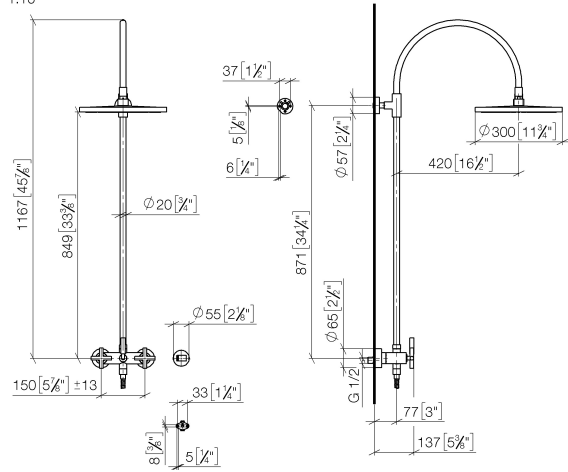

TARA Showerpipe with shower mixer without hand shower 300 mm - Brushed Platinum

TARA

26 622 892 Product version from 4/1/2024

- shower with fixed riser projection 420mm
- overhead shower: rain flow
- rain shower Ø 300 mm
- rain shower with anti-scale system
- max. rainshower flow 14 l/min
- Function from: 10 l/min
- rotary diverter for fixed-riser shower/hand shower
- height of fittings up to rain shower (bottom edge) 850mm
- height of fittings up to top edge of elbow 1167mm
- rosette for shower holder Ø 55mm
- rosette for wall mounting Ø 57mm
- rosette for shower mixer Ø 65mm
- gauge 150 mm - 13 mm
- 1500 mm metal shower hose
- 1/2" connection
- Pipe diameter 20 mm
- quick clearing

26 622 892 Product version from 4/1/2024

mm [inches]

1.10

Flow rate chart

Codes & Standards

DIN 4109

EN 1717

ISO 3822

Ü-Zeichen

TARA Showerpipe with shower mixer without hand shower 300 mm - Brushed
Platinum

TARA

26 622 892 Product version from 4/1/2024

Certificates

Belgaqua_24-004-2 LGA_38

TARA Showerpipe with shower mixer without hand shower 300 mm - Brushed Platinum

TARA

26 622 892 Product version from 4/1/2024

Parts for other finishes can be found here: [Chrome](#)

Spare parts list

No.	Item Number	Name	Quantity used	Delivery time
1	04 12 05 091 00-06	shower	1	10
2	09 23 01 039 90	sieve	1	2
3	09 24 03 177 20-06	adaptor	1	10
4	04 28 22 097 20-06	spout	1	10
5	90 14 10 011 00 90	seal	1	2
6	90 17 11 037 00-06	holder	1	10
7	90 28 22 096 00-06	pipe	1	10
8	04 17 10 020 01-06	fitting	1	10
9	90 14 20 026 00 90	seal	1	2
10	28 050 892-06	TARA Wall bracket - Brushed Platinum	1	10
11	28 304 970-06	Metal shower hose 1/2" x 3/8" x 1500 mm - Brushed Platinum	1	2