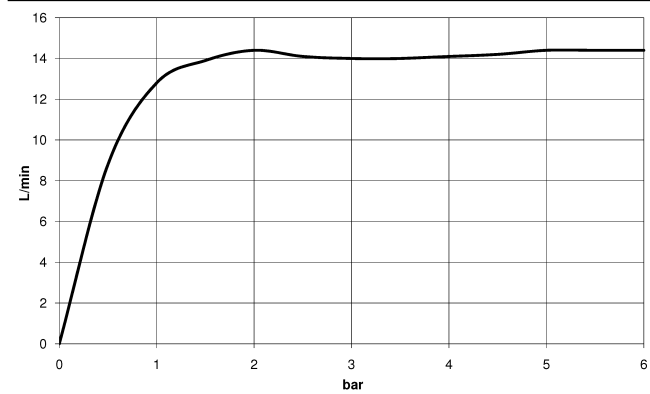

TARA Showerpipe with shower mixer without hand shower 300 mm - Brushed Platinum

TARA

26 622 892 Product version from 4/1/2024

- shower with fixed riser projection 420mm
- overhead shower: rain flow
- rain shower Ø 300 mm
- rain shower with anti-scale system
- max. rainshower flow 14 l/min
- Function from: 10 l/min
- rotary diverter for fixed-riser shower/hand shower
- height of fittings up to rain shower (bottom edge) 850mm
- height of fittings up to top edge of elbow 1167mm
- rosette for shower holder Ø 55mm
- rosette for wall mounting Ø 57mm
- rosette for shower mixer Ø 65mm
- gauge 150 mm - 13 mm
- 1500 mm metal shower hose
- 1/2" connection
- Pipe diameter 20 mm
- quick clearing

This article does not include a hand shower!

Intrinsic protection against back flow.

	Brushed Platinum	26 622 892-06
	Chrome	26 622 892-00
	Platinum	26 622 892-08
	Dark Chrome	26 622 892-19
	Brushed Durabrass (23kt Gold)	26 622 892-28
	Matte Black	26 622 892-33
	Brushed Bronze	26 622 892-42
	Brushed Champagne (22kt Gold)	26 622 892-46
	Champagne (22kt Gold)	26 622 892-47
	Brushed Chrome	26 622 892-93
	Brushed Dark Platinum	26 622 892-99

26 622 892 Product version from 4/1/2024

mm [inches]

1.10

Flow rate chart

Codes & Standards

DIN 4109

EN 1717

ISO 3822