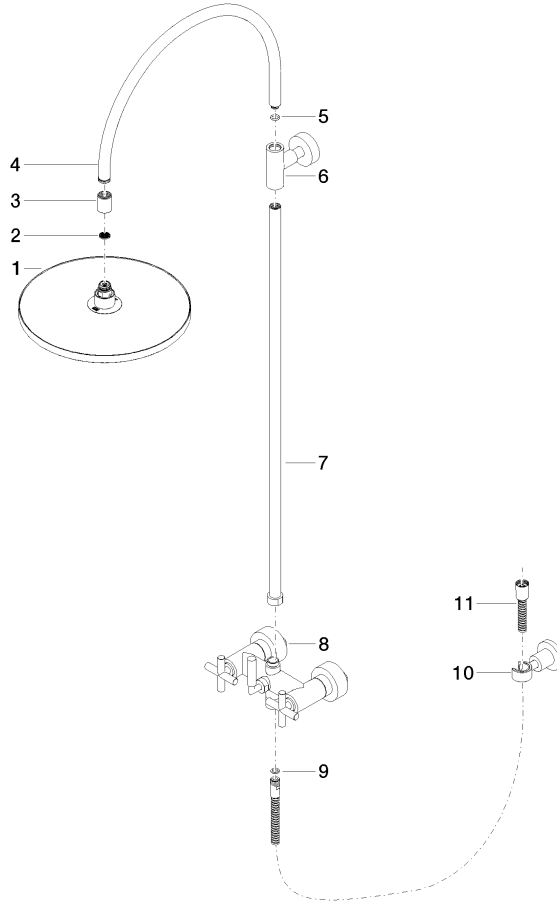

**TARA Showerpipe with shower mixer without hand shower 300 mm - Dark Chrome**

TARA

26 622 892 Product version from 4/1/2024

- shower with fixed riser projection 420mm
- overhead shower: rain flow
- rain shower Ø 300 mm
- rain shower with anti-scale system
- max. rainshower flow 14 l/min
- Function from: 10 l/min
- rotary diverter for fixed-riser shower/hand shower
- height of fittings up to rain shower (bottom edge) 850mm
- height of fittings up to top edge of elbow 1167mm
- rosette for shower holder Ø 55mm
- rosette for wall mounting Ø 57mm
- rosette for shower mixer Ø 65mm
- gauge 150 mm - 13 mm
- 1500 mm metal shower hose
- 1/2" connection
- Pipe diameter 20 mm
- quick clearing

26 622 892 Product version from 4/1/2024

mm [inches]

1.10

**Flow rate chart**

**Codes & Standards**

DIN 4109

EN 1717

ISO 3822

## TARA Showerpipe with shower mixer without hand shower 300 mm - Dark Chrome

---

TARA

26 622 892 Product version from 4/1/2024

Certificates

---

Belgaqua\_24-004-2 LGA\_38

**TARA Showerpipe with shower mixer without hand shower 300 mm - Dark Chrome**

TARA

26 622 892 Product version from 4/1/2024

Parts for other finishes can be found here: [Chrome](#)

**Spare parts list**

No.	Item Number	Name	Quantity used	Delivery time
1	04 12 05 091 00-19	shower	1	20
2	09 23 01 039 90	sieve	1	2
3	09 24 03 177 20-19	adaptor	1	20
4	04 28 22 097 20-19	spout	1	20
5	90 14 10 011 00 90	seal	1	2
6	90 17 11 037 00-19	holder	1	20
7	90 28 22 096 00-19	pipe	1	20
8	04 17 10 020 01-19	fitting	1	20
9	90 14 20 026 00 90	seal	1	2
10	28 050 892-19	TARA Wall bracket - Dark Chrome	1	20
11	28 304 970-19	Metal shower hose 1/2" x 3/8" x 1500 mm - Dark Chrome	1	20