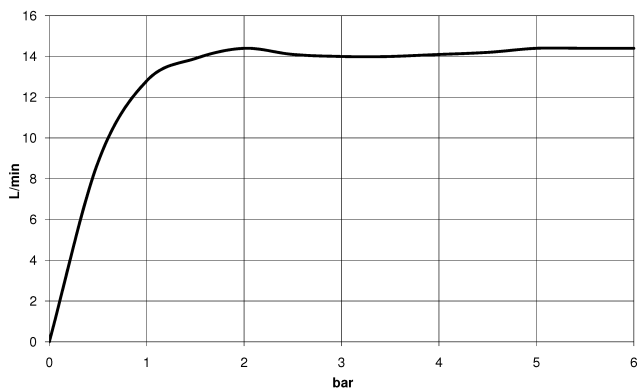

**TARA Showerpipe with shower mixer without hand shower 300 mm - Dark Chrome**

TARA

26 622 892 Product version from 4/1/2024

- shower with fixed riser projection 420mm
- overhead shower: rain flow
- rain shower Ø 300 mm
- rain shower with anti-scale system
- max. rainshower flow 14 l/min
- Function from: 10 l/min
- rotary diverter for fixed-riser shower/hand shower
- height of fittings up to rain shower (bottom edge) 850mm
- height of fittings up to top edge of elbow 1167mm
- rosette for shower holder Ø 55mm
- rosette for wall mounting Ø 57mm
- rosette for shower mixer Ø 65mm
- gauge 150 mm - 13 mm
- 1500 mm metal shower hose
- 1/2" connection
- Pipe diameter 20 mm
- quick clearing

This article does not include a hand shower!

Intrinsic protection against back flow.

	Dark Chrome	26 622 892-19
	Chrome	26 622 892-00
	Brushed Platinum	26 622 892-06
	Platinum	26 622 892-08
	Brushed Durabrass (23kt Gold)	26 622 892-28
	Matte Black	26 622 892-33
	Brushed Bronze	26 622 892-42
	Brushed Champagne (22kt Gold)	26 622 892-46
	Champagne (22kt Gold)	26 622 892-47
	Brushed Chrome	26 622 892-93
	Brushed Dark Platinum	26 622 892-99

26 622 892 Product version from 4/1/2024

mm [inches]

1.10

**Flow rate chart**

**Codes & Standards**

DIN 4109

EN 1717

ISO 3822