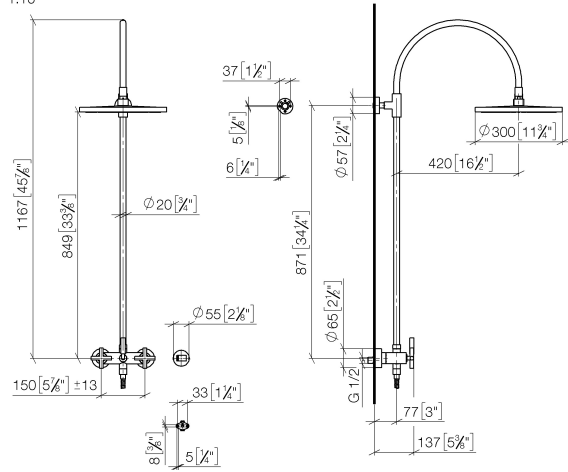

**TARA Showerpipe with shower mixer without hand shower 300 mm - Dark Chrome**

TARA

26 622 892 Product version from 4/1/2024

- shower with fixed riser projection 420mm
- overhead shower: rain flow
- rain shower Ø 300 mm
- rain shower with anti-scale system
- max. rainshower flow 14 l/min
- Function from: 10 l/min
- rotary diverter for fixed-riser shower/hand shower
- height of fittings up to rain shower (bottom edge) 850mm
- height of fittings up to top edge of elbow 1167mm
- rosette for shower holder Ø 55mm
- rosette for wall mounting Ø 57mm
- rosette for shower mixer Ø 65mm
- gauge 150 mm - 13 mm
- 1500 mm metal shower hose
- 1/2" connection
- Pipe diameter 20 mm
- quick clearing

26 622 892 Product version from 4/1/2024

mm [inches]

1.10

**Flow rate chart**

**Codes & Standards**

DIN 4109

EN 1717

ISO 3822

## TARA Showerpipe with shower mixer without hand shower 300 mm - Dark Chrome

---

TARA

26 622 892 Product version from 4/1/2024

Certificates

---

Belgaqua\_24-004-2 LGA\_38

**TARA Showerpipe with shower mixer without hand shower 300 mm - Dark Chrome**

TARA

26 622 892 Product version from 4/1/2024

Parts for other finishes can be found here: [Chrome](#)

**Spare parts list**

No.	Item Number	Name	Quantity used	Delivery time
1	04 12 05 091 00-19	shower	1	20
2	09 23 01 039 90	sieve	1	2
3	09 24 03 177 20-19	adaptor	1	20
4	04 28 22 097 20-19	spout	1	20
5	90 14 10 011 00 90	seal	1	2
6	90 17 11 037 00-19	holder	1	20
7	90 28 22 096 00-19	pipe	1	20
8	04 17 10 020 01-19	fitting	1	20
9	90 14 20 026 00 90	seal	1	2
10	28 050 892-19	TARA Wall bracket - Dark Chrome	1	20
11	28 304 970-19	Metal shower hose 1/2" x 3/8" x 1500 mm - Dark Chrome	1	20