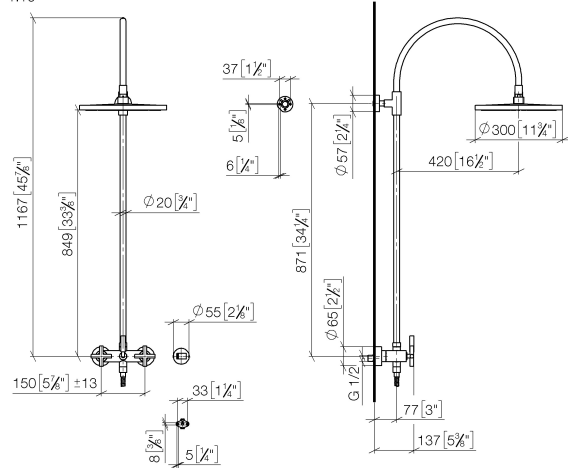

**TARA Showerpipe with shower mixer without hand shower 300 mm - Brushed Durabronze (23kt Gold)**

TARA

26 622 892 Product version from 4/1/2024

- shower with fixed riser projection 420mm
- overhead shower: rain flow
- rain shower Ø 300 mm
- rain shower with anti-scale system
- max. rainshower flow 14 l/min
- Function from: 10 l/min
- rotary diverter for fixed-riser shower/hand shower
- height of fittings up to rain shower (bottom edge) 850mm
- height of fittings up to top edge of elbow 1167mm
- rosette for shower holder Ø 55mm
- rosette for wall mounting Ø 57mm
- rosette for shower mixer Ø 65mm
- gauge 150 mm - 13 mm
- 1500 mm metal shower hose
- 1/2" connection
- Pipe diameter 20 mm
- quick clearing

**TARA Showerpipe with shower mixer without hand shower 300 mm - Brushed  
Durabronz (23kt Gold)**

TARA

26 622 892 Product version from 4/1/2024

mm [inches]

1.10

**Flow rate chart**

**Codes & Standards**

DIN 4109

---

Belgaqua\_24-004-2 LGA\_38

**TARA Showerpipe with shower mixer without hand shower 300 mm - Brushed Durabronz (23kt Gold)**

TARA

26 622 892 Product version from 4/1/2024

Parts for other finishes can be found here: [Chrome](#)

**Spare parts list**

No.	Item Number	Name	Quantity used	Delivery time
1	04 12 05 091 00-28	shower	1	20
2	09 23 01 039 90	sieve	1	2
3	09 24 03 177 20-28	adaptor	1	20
4	04 28 22 097 20-28	spout	1	20
5	90 14 10 011 00 90	seal	1	2
6	90 17 11 037 00-28	holder	1	20
7	90 28 22 096 00-28	pipe	1	20
8	04 17 10 020 01-28	fitting	1	20
9	90 14 20 026 00 90	seal	1	2
10	28 050 892-28	TARA Wall bracket - Brushed Durabronz (23kt Gold)	1	20
11	28 304 970-28	Metal shower hose 1/2" x 3/8" x 1500 mm - Brushed Durabronz (23kt Gold)	1	20