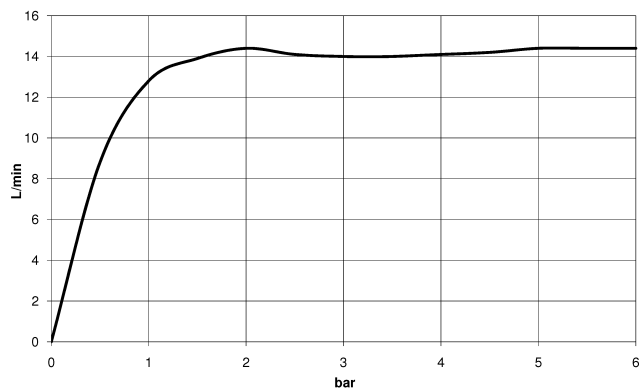

**TARA Showerpipe with shower mixer without hand shower 300 mm - Brushed Durabronze (23kt Gold)**

TARA

26 622 892 Product version from 4/1/2024

- shower with fixed riser projection 420mm
- overhead shower: rain flow
- rain shower Ø 300 mm
- rain shower with anti-scale system
- max. rainshower flow 14 l/min
- Function from: 10 l/min
- rotary diverter for fixed-riser shower/hand shower
- height of fittings up to rain shower (bottom edge) 850mm
- height of fittings up to top edge of elbow 1167mm
- rosette for shower holder Ø 55mm
- rosette for wall mounting Ø 57mm
- rosette for shower mixer Ø 65mm
- gauge 150 mm - 13 mm
- 1500 mm metal shower hose
- 1/2" connection
- Pipe diameter 20 mm
- quick clearing

**TARA Showerpipe with shower mixer without hand shower 300 mm - Brushed  
Durabronz (23kt Gold)**

TARA

26 622 892 Product version from 4/1/2024

mm [inches]

1.10

**Flow rate chart**

**Codes & Standards**

DIN 4109