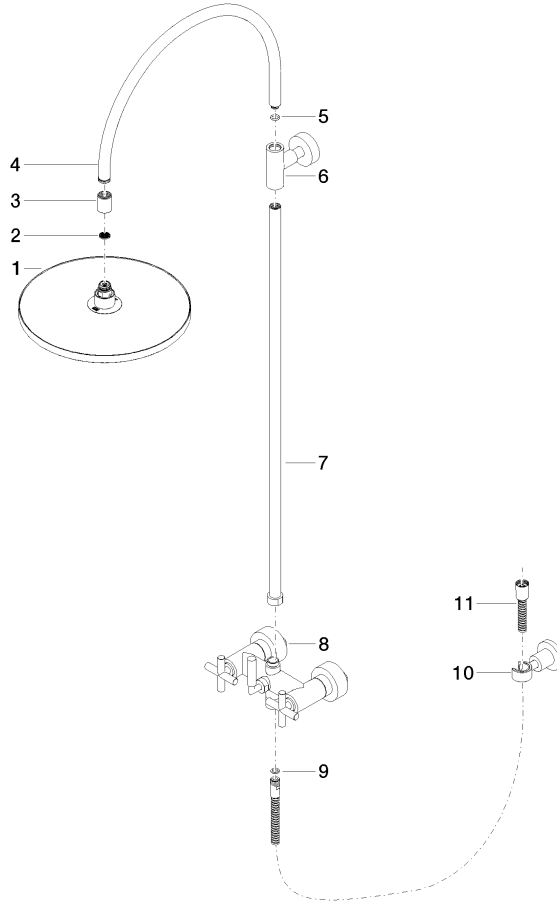

**TARA Showerpipe with shower mixer without hand shower 300 mm - Brushed Durabronze (23kt Gold)**

TARA

26 622 892 Product version from 4/1/2024

- shower with fixed riser projection 420mm
- overhead shower: rain flow
- rain shower Ø 300 mm
- rain shower with anti-scale system
- max. rainshower flow 14 l/min
- Function from: 10 l/min
- rotary diverter for fixed-riser shower/hand shower
- height of fittings up to rain shower (bottom edge) 850mm
- height of fittings up to top edge of elbow 1167mm
- rosette for shower holder Ø 55mm
- rosette for wall mounting Ø 57mm
- rosette for shower mixer Ø 65mm
- gauge 150 mm - 13 mm
- 1500 mm metal shower hose
- 1/2" connection
- Pipe diameter 20 mm
- quick clearing

**TARA Showerpipe with shower mixer without hand shower 300 mm - Brushed  
Durabronz (23kt Gold)**

TARA

26 622 892 Product version from 4/1/2024

mm [inches]

1.10

**Flow rate chart**

**Codes & Standards**

DIN 4109

---

Belgaqua\_24-004-2 LGA\_38

**TARA Showerpipe with shower mixer without hand shower 300 mm - Brushed Durabronz (23kt Gold)**

TARA

26 622 892 Product version from 4/1/2024

Parts for other finishes can be found here: [Chrome](#)

**Spare parts list**

No.	Item Number	Name	Quantity used	Delivery time
1	04 12 05 091 00-28	shower	1	20
2	09 23 01 039 90	sieve	1	2
3	09 24 03 177 20-28	adaptor	1	20
4	04 28 22 097 20-28	spout	1	20
5	90 14 10 011 00 90	seal	1	2
6	90 17 11 037 00-28	holder	1	20
7	90 28 22 096 00-28	pipe	1	20
8	04 17 10 020 01-28	fitting	1	20
9	90 14 20 026 00 90	seal	1	2
10	28 050 892-28	TARA Wall bracket - Brushed Durabronz (23kt Gold)	1	20
11	28 304 970-28	Metal shower hose 1/2" x 3/8" x 1500 mm - Brushed Durabronz (23kt Gold)	1	20