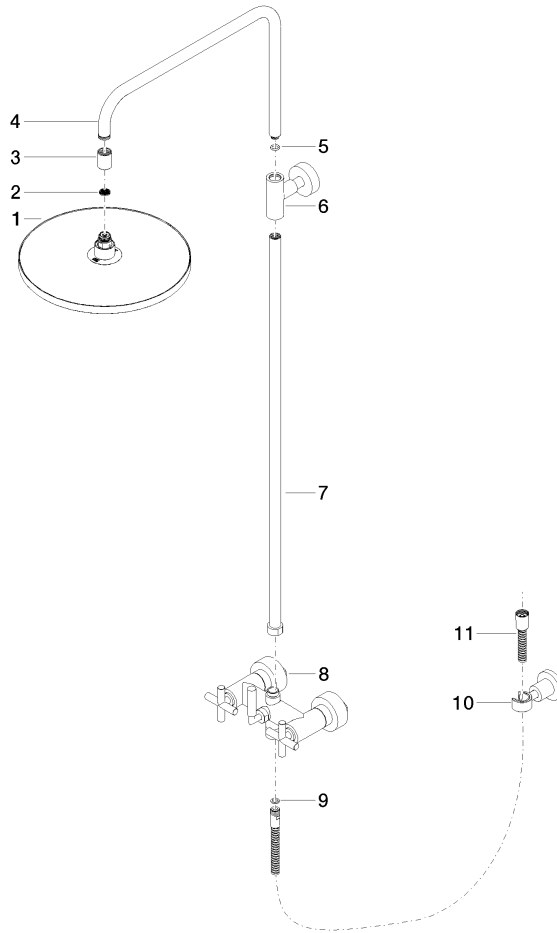

## TARA Showerpipe without hand shower 300 mm - Brushed Chrome

26 623 892 Product version from 4/1/2024

- shower with fixed riser projection 420mm
- overhead shower: rain flow
- rain shower Ø 300 mm
- rain shower with anti-scale system
- max. rainshower flow 14 l/min
- Function from: 10 l/min
- rotary diverter for fixed-riser shower/hand shower
- height of fittings up to rain shower (bottom edge) 1007mm
- height of fittings up to top edge of elbow 1167mm
- rosette for shower holder Ø 55mm
- rosette for wall mounting Ø 57mm
- rosette for shower mixer Ø 65mm
- gauge 150 mm - 13 mm
- 1500 mm metal shower hose
- 1/2" connection
- Pipe diameter 20 mm
- quick clearing

## TARA Showerpipe without hand shower 300 mm - Brushed Chrome

---

26 623 892 Product version from 4/1/2024

## TARA Showerpipe without hand shower 300 mm - Brushed Chrome

26 623 892 Product version from 4/1/2024

Parts for other finishes can be found here: [Chrome](#)

### Spare parts list

No.	Item Number	Name	Quantity used	Delivery time
1	04 12 05 091 00-93	shower	1	20
2	09 23 01 039 90	sieve	1	2
3	09 24 03 177 20-93	adaptor	1	20
4	04 28 22 101 20-93	spout	1	20
5	90 14 10 011 00 90	seal	1	2
6	90 17 11 037 00-93	holder	1	20
7	90 28 22 096 00-93	pipe	1	20
8	04 17 10 020 01-93	fitting	1	20
9	90 14 20 026 00 90	seal	1	2
10	28 050 892-93	TARA Wall bracket - Brushed Chrome	1	20
11	28 304 970-93	Metal shower hose 1/2" x 3/8" x 1500 mm - Brushed Chrome	1	20