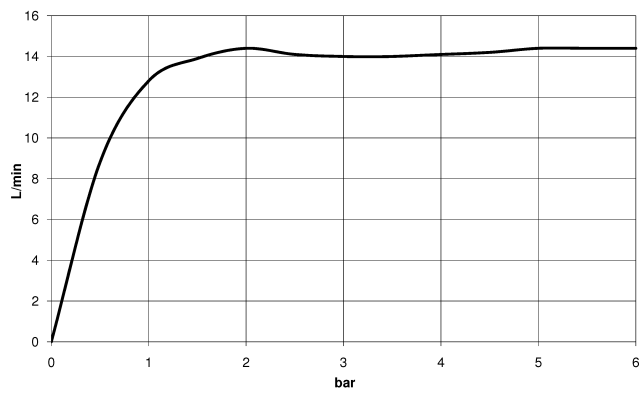

## TARA Showerpipe without hand shower 300 mm - Brushed Chrome

26 623 892 Product version from 4/1/2024

- shower with fixed riser projection 420mm
- overhead shower: rain flow
- rain shower Ø 300 mm
- rain shower with anti-scale system
- max. rainshower flow 14 l/min
- Function from: 10 l/min
- rotary diverter for fixed-riser shower/hand shower
- height of fittings up to rain shower (bottom edge) 1007mm
- height of fittings up to top edge of elbow 1167mm
- rosette for shower holder Ø 55mm
- rosette for wall mounting Ø 57mm
- rosette for shower mixer Ø 65mm
- gauge 150 mm - 13 mm
- 1500 mm metal shower hose
- 1/2" connection
- Pipe diameter 20 mm
- quick clearing

This article does not include a hand shower!

Intrinsic protection against back flow.

	Brushed Chrome	26 623 892-93
	Chrome	26 623 892-00
	Brushed Platinum	26 623 892-06
	Platinum	26 623 892-08
	Dark Chrome	26 623 892-19
	Brushed Durabronze (23kt Gold)	26 623 892-28
	Matte Black	26 623 892-33
	Brushed Bronze	26 623 892-42
	Brushed Champagne (22kt Gold)	26 623 892-46
	Champagne (22kt Gold)	26 623 892-47
	Brushed Dark Platinum	26 623 892-99

### Flow rate chart