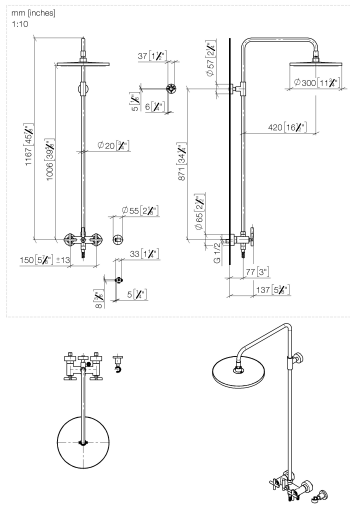

## TARA Showerpipe without hand shower 300 mm - Brushed Chrome

26 623 892 Product version from 4/1/2024

- shower with fixed riser projection 420mm
- overhead shower: rain flow
- rain shower Ø 300 mm
- rain shower with anti-scale system
- max. rainshower flow 14 l/min
- Function from: 10 l/min
- rotary diverter for fixed-riser shower/hand shower
- height of fittings up to rain shower (bottom edge) 1007mm
- height of fittings up to top edge of elbow 1167mm
- rosette for shower holder Ø 55mm
- rosette for wall mounting Ø 57mm
- rosette for shower mixer Ø 65mm
- gauge 150 mm - 13 mm
- 1500 mm metal shower hose
- 1/2" connection
- Pipe diameter 20 mm
- quick clearing

## TARA Showerpipe without hand shower 300 mm - Brushed Chrome

26 623 892 Product version from 4/1/2024

## TARA Showerpipe without hand shower 300 mm - Brushed Chrome

26 623 892 Product version from 4/1/2024

Parts for other finishes can be found here: [Chrome](#)

### Spare parts list

No.	Item Number	Name	Quantity used	Delivery time
1	04 12 05 091 00-93	shower	1	20
2	09 23 01 039 90	sieve	1	2
3	09 24 03 177 20-93	adaptor	1	20
4	04 28 22 101 20-93	spout	1	20
5	90 14 10 011 00 90	seal	1	2
6	90 17 11 037 00-93	holder	1	20
7	90 28 22 096 00-93	pipe	1	20
8	04 17 10 020 01-93	fitting	1	20
9	90 14 20 026 00 90	seal	1	2
10	28 050 892-93	TARA Wall bracket - Brushed Chrome	1	20
11	28 304 970-93	Metal shower hose 1/2" x 3/8" x 1500 mm - Brushed Chrome	1	20