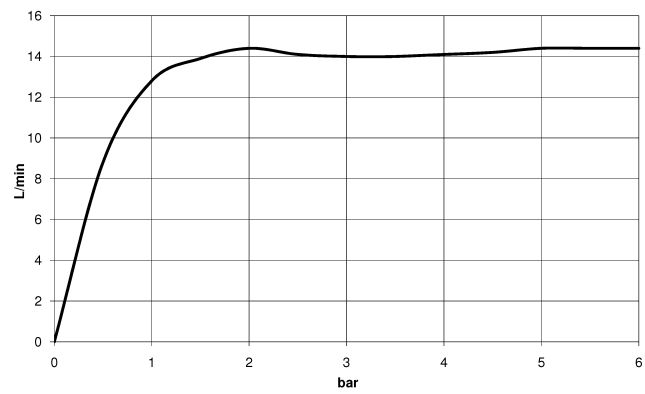

## TARA Showerpipe without hand shower 300 mm - Brushed Dark Platinum

26 623 892 Product version from 4/1/2024

- shower with fixed riser projection 420mm
- overhead shower: rain flow
- rain shower Ø 300 mm
- rain shower with anti-scale system
- max. rainshower flow 14 l/min
- Function from: 10 l/min
- rotary diverter for fixed-riser shower/hand shower
- height of fittings up to rain shower (bottom edge) 1007mm
- height of fittings up to top edge of elbow 1167mm
- rosette for shower holder Ø 55mm
- rosette for wall mounting Ø 57mm
- rosette for shower mixer Ø 65mm
- gauge 150 mm - 13 mm
- 1500 mm metal shower hose
- 1/2" connection
- Pipe diameter 20 mm
- quick clearing

This article does not include a hand shower!

Intrinsic protection against back flow.

	Brushed Dark Platinum	26 623 892-99
	Chrome	26 623 892-00
	Brushed Platinum	26 623 892-06
	Platinum	26 623 892-08
	Dark Chrome	26 623 892-19
	Brushed Durabronze (23kt Gold)	26 623 892-28
	Matte Black	26 623 892-33
	Brushed Bronze	26 623 892-42
	Brushed Champagne (22kt Gold)	26 623 892-46
	Champagne (22kt Gold)	26 623 892-47
	Brushed Chrome	26 623 892-93

**TARA Showerpipe without hand shower 300 mm - Brushed Dark Platinum**

26 623 892 Product version from 4/1/2024

**Flow rate chart**

**Codes & Standards**

DIN 4109

EN 1717

ISO 3822

Ü-Zeichen