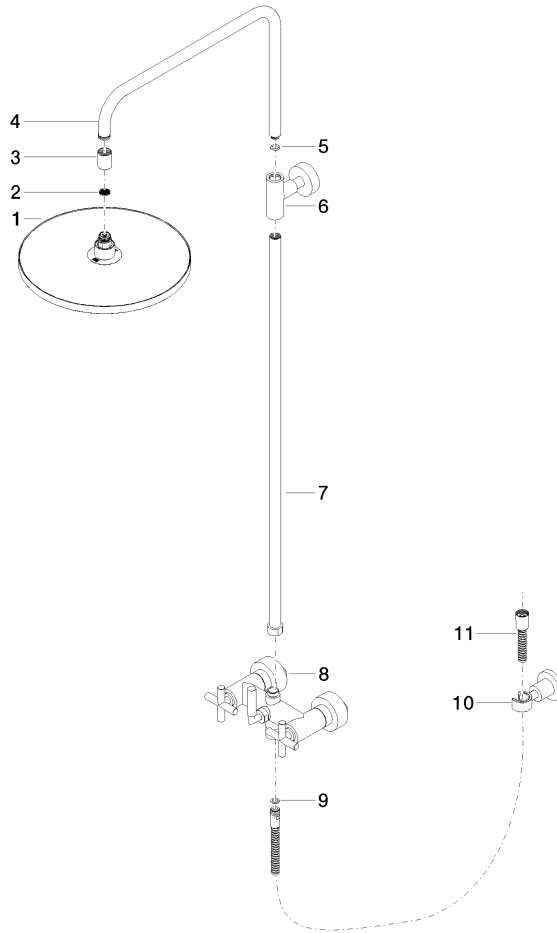

## TARA Showerpipe without hand shower 300 mm - Brushed Dark Platinum

26 623 892 Product version from 4/1/2024

- shower with fixed riser projection 420mm
- overhead shower: rain flow
- rain shower Ø 300 mm
- rain shower with anti-scale system
- max. rainshower flow 14 l/min
- Function from: 10 l/min
- rotary diverter for fixed-riser shower/hand shower
- height of fittings up to rain shower (bottom edge) 1007mm
- height of fittings up to top edge of elbow 1167mm
- rosette for shower holder Ø 55mm
- rosette for wall mounting Ø 57mm
- rosette for shower mixer Ø 65mm
- gauge 150 mm - 13 mm
- 1500 mm metal shower hose
- 1/2" connection
- Pipe diameter 20 mm
- quick clearing

## TARA Showerpipe without hand shower 300 mm - Brushed Dark Platinum

---

26 623 892 Product version from 4/1/2024

## TARA Showerpipe without hand shower 300 mm - Brushed Dark Platinum

26 623 892 Product version from 4/1/2024

Parts for other finishes can be found here: [Chrome](#)

### Spare parts list

No.	Item Number	Name	Quantity used	Delivery time
1	04 12 05 091 00-99	shower	1	20
2	09 23 01 039 90	sieve	1	2
3	09 24 03 177 20-99	adaptor	1	20
4	04 28 22 101 20-99	spout	1	20
5	90 14 10 011 00 90	seal	1	2
6	90 17 11 037 00-99	holder	1	20
7	90 28 22 096 00-99	pipe	1	20
8	04 17 10 020 01-99	fitting	1	20
9	90 14 20 026 00 90	seal	1	2
10	28 050 892-99	TARA Wall bracket - Brushed Dark Platinum	1	20
11	28 304 970-99	Metal shower hose 1/2" x 3/8" x 1500 mm - Brushed Dark Platinum	1	20