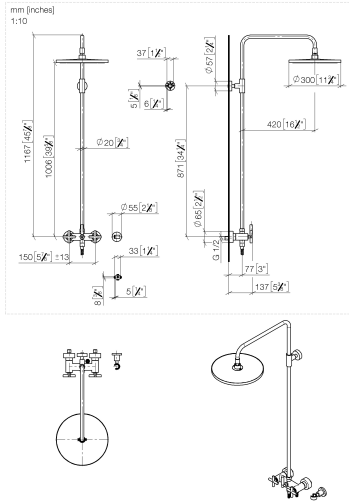

## TARA Showerpipe without hand shower 300 mm - Brushed Dark Platinum

26 623 892 Product version from 4/1/2024

- shower with fixed riser projection 420mm
- overhead shower: rain flow
- rain shower Ø 300 mm
- rain shower with anti-scale system
- max. rainshower flow 14 l/min
- Function from: 10 l/min
- rotary diverter for fixed-riser shower/hand shower
- height of fittings up to rain shower (bottom edge) 1007mm
- height of fittings up to top edge of elbow 1167mm
- rosette for shower holder Ø 55mm
- rosette for wall mounting Ø 57mm
- rosette for shower mixer Ø 65mm
- gauge 150 mm - 13 mm
- 1500 mm metal shower hose
- 1/2" connection
- Pipe diameter 20 mm
- quick clearing

**TARA Showerpipe without hand shower 300 mm - Brushed Dark Platinum**

26 623 892 Product version from 4/1/2024

**Flow rate chart**

**Codes & Standards**

DIN 4109

EN 1717

ISO 3822

Ü-Zeichen

## TARA Showerpipe without hand shower 300 mm - Brushed Dark Platinum

---

26 623 892 Product version from 4/1/2024

### Spare parts list

No.	Item Number	Name	Quantity used	Delivery time
1	04 12 05 091 00-99	shower	1	20
2	09 23 01 039 90	sieve	1	2
3	09 24 03 177 20-99	adaptor	1	20
4	04 28 22 101 20-99	spout	1	20
5	90 14 10 011 00 90	seal	1	2
6	90 17 11 037 00-99	holder	1	20
7	90 28 22 096 00-99	pipe	1	20
8	04 17 10 020 01-99	fitting	1	20
9	90 14 20 026 00 90	seal	1	2
10	28 050 892-99	TARA Wall bracket - Brushed Dark Platinum	1	20
11	28 304 970-99	Metal shower hose 1/2" x 3/8" x 1500 mm - Brushed Dark Platinum	1	20