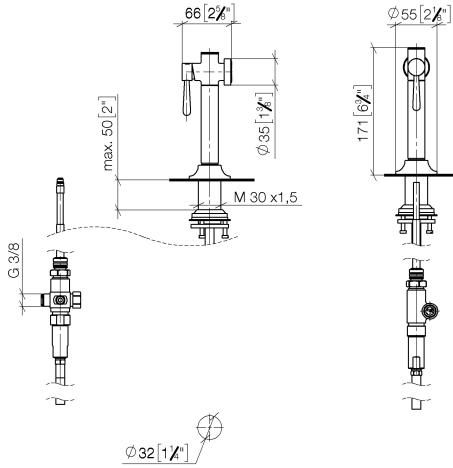

27 718 809

- with round rosette
- spray flow
- automatic spout/shower diverter
- height of mixer 171 mm
- hole diameter rinsing spray 32mm
- fabric braided hose 1500 mm
- sprayface with anti-scaling system
- lead-free
- This product can help a building meet the requirements of Green Building Rating Systems, e.g. LEED®, BREEAM®, DGNB

Can only be combined with 33810809, 33826809, 19815809, 19825809.

Intrinsic protection against back flow.

Residual water may emerge from the spray after closing.

Operating unit can be positioned freely.

	Brushed Platinum	27 718 809-06
	Chrome	27 718 809-00
	Platinum	27 718 809-08
	Durabrace (23kt Gold)	27 718 809-09
	Dark Chrome	27 718 809-19
	Brushed Durabrace (23kt Gold)	27 718 809-28
	Matte Black	27 718 809-33
	Brushed Champagne (22kt Gold)	27 718 809-46
	Champagne (22kt Gold)	27 718 809-47
	Brushed Chrome	27 718 809-93
	Brushed Dark Platinum	27 718 809-99

27 718 809

mm [inches]

Flow rate chart

Codes & Standards

DIN 4109

ISO 3822

Ü-Zeichen

VAIA Rinsing spray set - Brushed Platinum