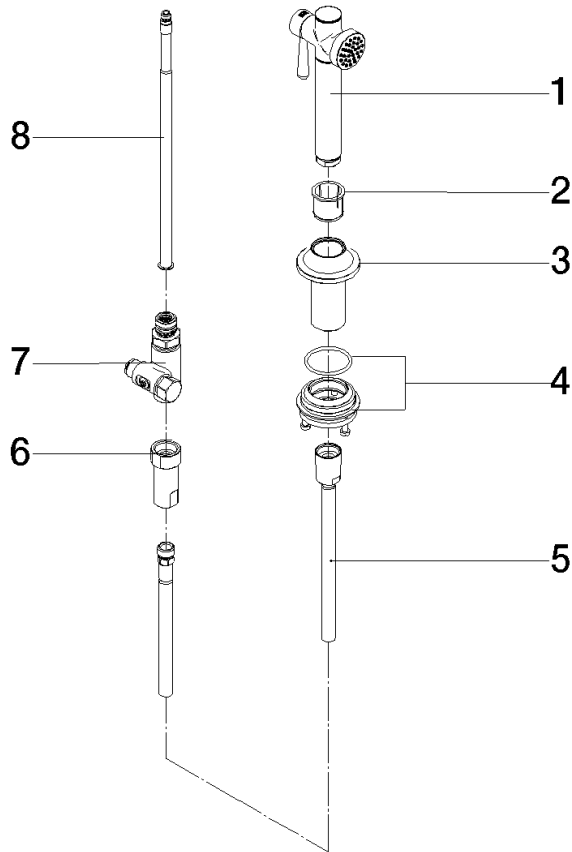

27 718 809

- with round rosette
- spray flow
- automatic spout/shower diverter
- height of mixer 171 mm
- hole diameter rinsing spray 32mm
- fabric braided hose 1500 mm
- sprayface with anti-scaling system
- lead-free
- This product can help a building meet the requirements of Green Building Rating Systems, e.g. LEED®, BREEAM®, DGNB

27 718 809

mm [inches]

Flow rate chart

Codes & Standards

DIN 4109

ISO 3822

Ü-Zeichen

VAIA Rinsing spray set - Brushed Platinum

VAIA

27 718 809

Certificates

LGA_38

27 718 809

Product version from 7/1/2023

Parts for other finishes can be found here: [Chrome](#)

VAIA Rinsing spray set - Brushed Platinum

VAIA

27 718 809

Spare parts list

Product version from 7/1/2023

No.	Item Number	Name	Quantity used	Delivery time
	90 12 11 096 12-06	shower	8	10