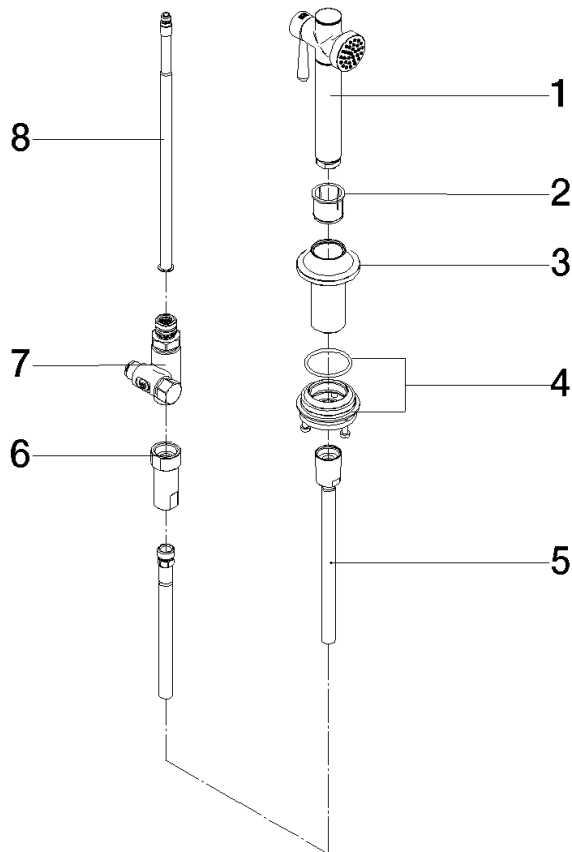

27 718 809

Product version from 7/1/2023

Parts for other finishes can be found here: [Chrome](#)