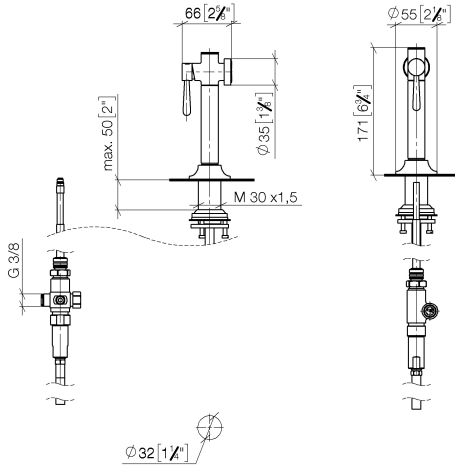

27 718 809

- with round rosette
- spray flow
- automatic spout/shower diverter
- height of mixer 171 mm
- hole diameter rinsing spray 32mm
- fabric braided hose 1500 mm
- sprayface with anti-scaling system
- lead-free
- This product can help a building meet the requirements of Green Building Rating Systems, e.g. LEED®, BREEAM®, DGNB

Can only be combined with 33810809, 33826809, 19815809, 19825809.

Intrinsic protection against back flow.

Residual water may emerge from the spray after closing.

Operating unit can be positioned freely.

	Platinum	27 718 809-08
	Chrome	27 718 809-00
	Brushed Platinum	27 718 809-06
	Durabrace (23kt Gold)	27 718 809-09
	Dark Chrome	27 718 809-19
	Brushed Durabrace (23kt Gold)	27 718 809-28
	Matte Black	27 718 809-33
	Brushed Champagne (22kt Gold)	27 718 809-46
	Champagne (22kt Gold)	27 718 809-47
	Brushed Chrome	27 718 809-93
	Brushed Dark Platinum	27 718 809-99

27 718 809

mm [inches]

Flow rate chart

Codes & Standards

DIN 4109

ISO 3822

Ü-Zeichen

VAIA Rinsing spray set - Platinum

VAIA

27 718 809

Spare parts list

Product version from 7/1/2023

No.	Item Number	Name	Quantity used	Delivery time
	90 12 11 096 12-08	shower	8	40