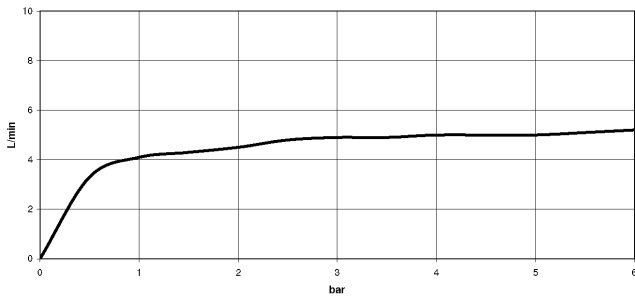

27 718 809

- with round rosette
- spray flow
- automatic spout/shower diverter
- height of mixer 171 mm
- hole diameter rinsing spray 32mm
- fabric braided hose 1500 mm
- sprayface with anti-scaling system
- lead-free
- This product can help a building meet the requirements of Green Building Rating Systems, e.g. LEED®, BREEAM®, DGNB

Can only be combined with 33810809, 33826809, 19815809, 19825809.

Intrinsic protection against back flow.

Residual water may emerge from the spray after closing.

Operating unit can be positioned freely.

	Platinum	27 718 809-08
	Chrome	27 718 809-00
	Brushed Platinum	27 718 809-06
	Durabrace (23kt Gold)	27 718 809-09
	Dark Chrome	27 718 809-19
	Brushed Durabrace (23kt Gold)	27 718 809-28
	Matte Black	27 718 809-33
	Brushed Champagne (22kt Gold)	27 718 809-46
	Champagne (22kt Gold)	27 718 809-47
	Brushed Chrome	27 718 809-93
	Brushed Dark Platinum	27 718 809-99

27 718 809

mm [inches]

Flow rate chart

Codes & Standards

DIN 4109

ISO 3822

Ü-Zeichen

VAIA Rinsing spray set - Platinum