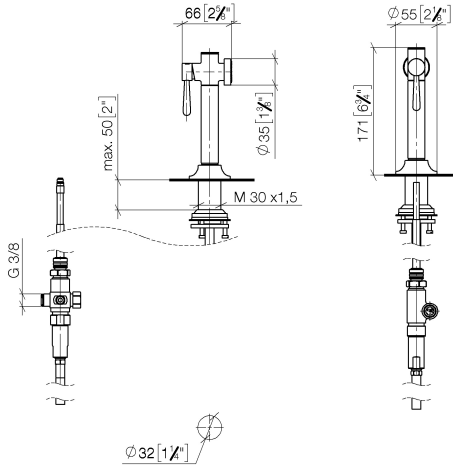

27 718 809

- with round rosette
- spray flow
- automatic spout/shower diverter
- height of mixer 171 mm
- hole diameter rinsing spray 32mm
- fabric braided hose 1500 mm
- sprayface with anti-scaling system
- lead-free
- This product can help a building meet the requirements of Green Building Rating Systems, e.g. LEED®, BREEAM®, DGNB

Can only be combined with 33810809, 33826809, 19815809, 19825809.

Intrinsic protection against back flow.

Residual water may emerge from the spray after closing.

Operating unit can be positioned freely.

	Durabronz (23kt Gold)	27 718 809-09
	Chrome	27 718 809-00
	Brushed Platinum	27 718 809-06
	Platinum	27 718 809-08
	Dark Chrome	27 718 809-19
	Brushed Durabronz (23kt Gold)	27 718 809-28
	Matte Black	27 718 809-33
	Brushed Champagne (22kt Gold)	27 718 809-46
	Champagne (22kt Gold)	27 718 809-47
	Brushed Chrome	27 718 809-93
	Brushed Dark Platinum	27 718 809-99

27 718 809

mm [inches]

Flow rate chart

Codes & Standards

DIN 4109

ISO 3822

Ü-Zeichen

VAIA Rinsing spray set - Durabronz (23kt Gold)