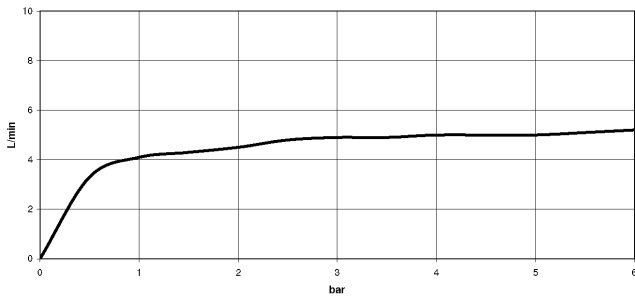

27 718 809

- with round rosette
- spray flow
- automatic spout/shower diverter
- height of mixer 171 mm
- hole diameter rinsing spray 32mm
- fabric braided hose 1500 mm
- sprayface with anti-scaling system
- lead-free
- This product can help a building meet the requirements of Green Building Rating Systems, e.g. LEED®, BREEAM®, DGNB

Can only be combined with 33810809, 33826809, 19815809, 19825809.

Intrinsic protection against back flow.

Residual water may emerge from the spray after closing.

Operating unit can be positioned freely.

	Champagne (22kt Gold)	27 718 809-47
	Chrome	27 718 809-00
	Brushed Platinum	27 718 809-06
	Platinum	27 718 809-08
	Durabress (23kt Gold)	27 718 809-09
	Dark Chrome	27 718 809-19
	Brushed Durabress (23kt Gold)	27 718 809-28
	Matte Black	27 718 809-33
	Brushed Champagne (22kt Gold)	27 718 809-46
	Brushed Chrome	27 718 809-93
	Brushed Dark Platinum	27 718 809-99

27 718 809

mm [inches]

Flow rate chart

Codes & Standards

DIN 4109

ISO 3822

Ü-Zeichen

VAIA Rinsing spray set - Champagne (22kt Gold)