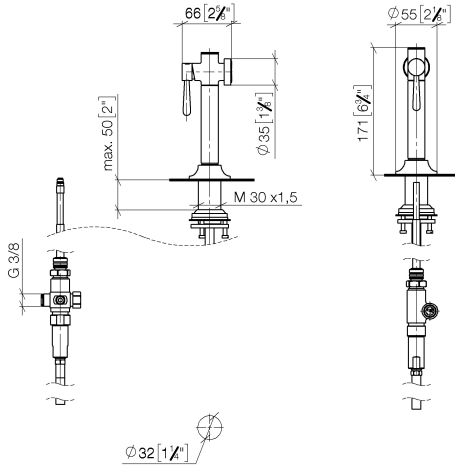

27 718 809

- with round rosette
- spray flow
- automatic spout/shower diverter
- height of mixer 171 mm
- hole diameter rinsing spray 32mm
- fabric braided hose 1500 mm
- sprayface with anti-scaling system
- lead-free
- This product can help a building meet the requirements of Green Building Rating Systems, e.g. LEED®, BREEAM®, DGNB

Can only be combined with 33810809, 33826809, 19815809, 19825809.

Intrinsic protection against back flow.

Residual water may emerge from the spray after closing.

Operating unit can be positioned freely.

	Champagne (22kt Gold)	27 718 809-47
	Chrome	27 718 809-00
	Brushed Platinum	27 718 809-06
	Platinum	27 718 809-08
	Durabress (23kt Gold)	27 718 809-09
	Dark Chrome	27 718 809-19
	Brushed Durabress (23kt Gold)	27 718 809-28
	Matte Black	27 718 809-33
	Brushed Champagne (22kt Gold)	27 718 809-46
	Brushed Chrome	27 718 809-93
	Brushed Dark Platinum	27 718 809-99

27 718 809

mm [inches]

Flow rate chart

Codes & Standards

DIN 4109

ISO 3822

Ü-Zeichen

VAIA Rinsing spray set - Champagne (22kt Gold)