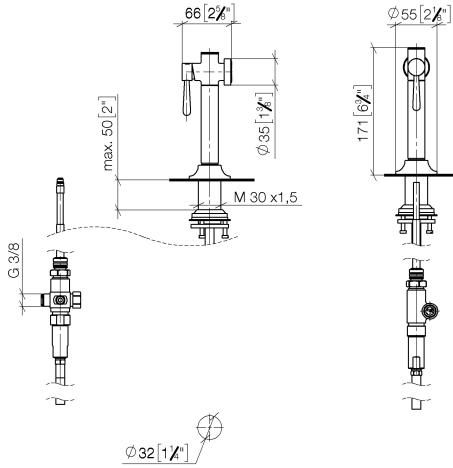

27 718 809

- with round rosette
- spray flow
- automatic spout/shower diverter
- height of mixer 171 mm
- hole diameter rinsing spray 32mm
- fabric braided hose 1500 mm
- sprayface with anti-scaling system
- lead-free
- This product can help a building meet the requirements of Green Building Rating Systems, e.g. LEED®, BREEAM®, DGNB

Can only be combined with 33810809, 33826809, 19815809, 19825809.

Intrinsic protection against back flow.

Residual water may emerge from the spray after closing.

Operating unit can be positioned freely.

	Brushed Chrome	27 718 809-93
	Chrome	27 718 809-00
	Brushed Platinum	27 718 809-06
	Platinum	27 718 809-08
	Durabronze (23kt Gold)	27 718 809-09
	Dark Chrome	27 718 809-19
	Brushed Durabronze (23kt Gold)	27 718 809-28
	Matte Black	27 718 809-33
	Brushed Champagne (22kt Gold)	27 718 809-46
	Champagne (22kt Gold)	27 718 809-47
	Brushed Dark Platinum	27 718 809-99

27 718 809

mm [inches]

Flow rate chart

Codes & Standards

DIN 4109

ISO 3822

Ü-Zeichen