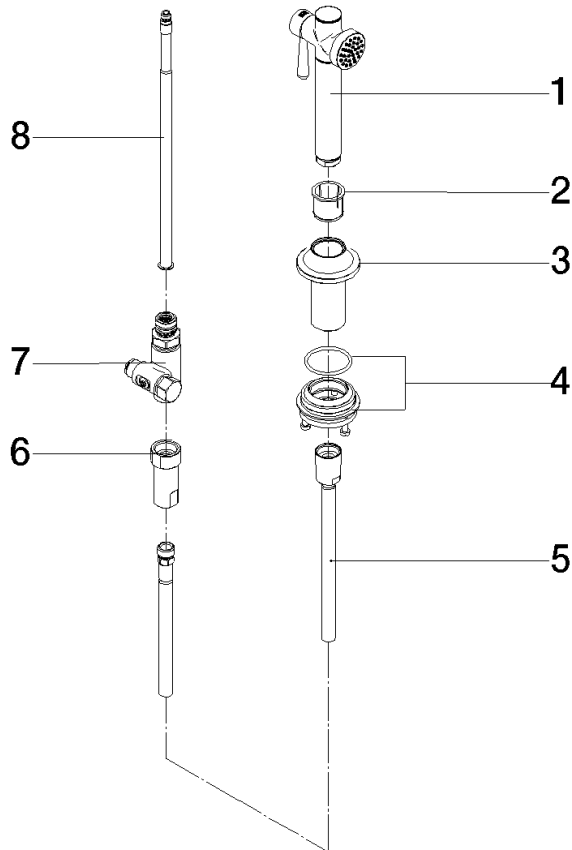

27 718 809

Product version from 7/1/2023

Parts for other finishes can be found here: [Chrome](#)