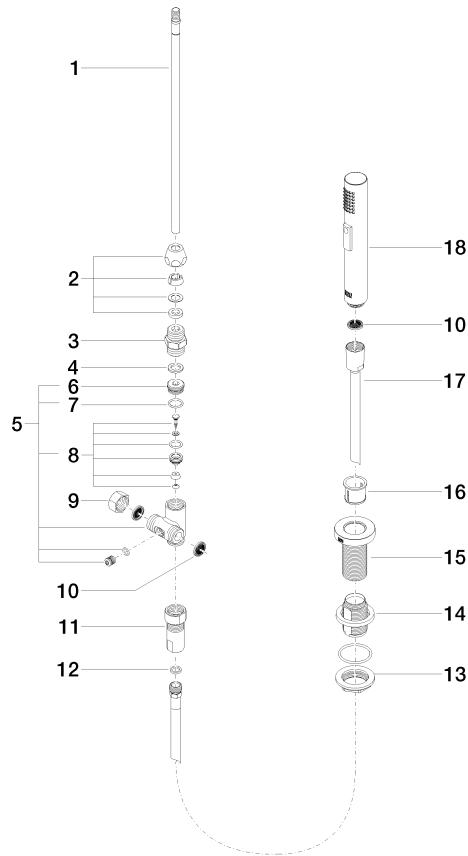

Rinsing spray set - Chrome

ELIO

27 721 970

Fits: ELIO, TARA, TARA ULTRA

- with round rosette
- spray flow
- automatic spout/shower diverter
- height of mixer 191 mm
- hole diameter rinsing spray 32mm
- fabric braided hose 1500 mm
- sprayface with anti-scaling system
- lead-free

Can only be combined with 33826790, 32800790, 33826888, 32815888, 20815892, 33826875.

Intrinsic protection against back flow.

	Chrome	27 721 970-00
	Brushed Platinum	27 721 970-06
	Platinum	27 721 970-08
	Durabross (23kt Gold)	27 721 970-09
	Dark Chrome	27 721 970-19
	Brushed Durabross (23kt Gold)	27 721 970-28
	Matte Black	27 721 970-33
	Brushed Champagne (22kt Gold)	27 721 970-46
	Champagne (22kt Gold)	27 721 970-47
	Brushed Chrome	27 721 970-93
	Brushed Dark Platinum	27 721 970-99

27 721 970

mm [inches]

Flow rate chart

Certificates

LGA_18901.

Belgaqua_21-027-
27_3.

IAPMO_N-4976 (2).

LGA_29572.

IAPMO_6397.

27 721 970

Spare parts list

No.	Item Number	Name	Quantity used	Delivery time
1	04 24 02 046 01-07	pipe	1	10
2	90 23 30 040 00-00	threaded connector	1	10
3	90 24 03 168 00 90	nipple	1	2
4	90 14 20 002 00 90	seal	1	2
5	90 17 09 046 10 90	diverter	1	2
6	09 24 04 112 10 90	nipple	1	2
7	90 14 10 033 00 90	seal	1	2
8	90 21 10 031 10 90	diverter	1	2
9	04 21 02 006 00 92	cap	1	2
10	09 23 01 039 90	sieve	2	2
11	90 24 03 241 00 90	nipple	1	2
12	90 14 20 019 00 90	seal	1	2
13	04 30 11 038 66 90	fixing set	1	2
14	12 720 970 90	Extension set -	1	60
15	09 30 01 285-00	rosette	1	10
16	90 18 40 085 00 90	sleeve	1	2
17	90 30 02 062 00-00	hose	1	2
18	04 12 11 158 00-00	shower	1	10