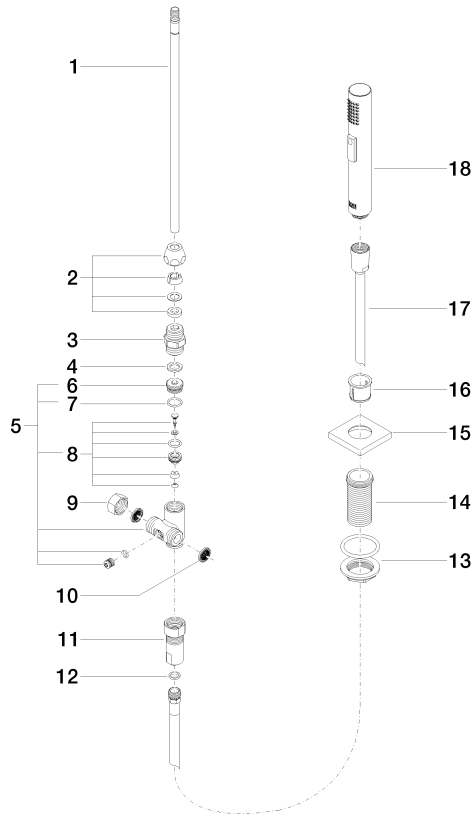

Rinsing spray set - Chrome

LOT

27 722 970

- with angular rosette
- spray flow
- automatic spout/shower diverter
- height of mixer 189 mm
- hole diameter rinsing spray 32mm
- fabric braided hose 1500 mm
- sprayface with anti-scaling system
- lead-free

Can only be combined with 32800680, 32843680.

Intrinsic protection against back flow.

	Chrome	27 722 970-00
	Brushed Platinum	27 722 970-06
	Platinum	27 722 970-08
	Durabross (23kt Gold)	27 722 970-09
	Dark Chrome	27 722 970-19
	Brushed Durabross (23kt Gold)	27 722 970-28
	Brushed Champagne (22kt Gold)	27 722 970-46
	Champagne (22kt Gold)	27 722 970-47
	Brushed Chrome	27 722 970-93
	Brushed Dark Platinum	27 722 970-99

27 722 970

mm [inches]

Flow rate chart

Certificates

Belgaqua_21-027- 27_3. IAPMO_N-4976 (2). LGA_29572. IAPMO_6397. LGA_38645.

27 722 970

Spare parts list

No.	Item Number	Name	Quantity used	Delivery time
1	04 24 02 046 01-07	pipe	1	10
2	90 23 30 040 00-00	threaded connector	1	10
3	90 24 03 168 00 90	nipple	1	2
4	90 14 20 002 00 90	seal	1	2
5	90 17 09 046 10 90	diverter	1	2
6	09 24 04 112 10 90	nipple	1	2
7	90 14 10 033 00 90	seal	1	2
8	90 21 10 031 10 90	diverter	1	2
9	04 21 02 006 00 92	cap	1	2
10	09 23 01 039 90	sieve	2	2
11	90 24 03 241 00 90	nipple	1	2
12	90 14 20 019 00 90	seal	1	2
13	04 23 10 032 46 90	fixing set	1	2
14	09 30 01 090-07	sleeve	1	30
16	90 18 40 085 00 90	sleeve	1	2
17	90 30 02 062 00-00	hose	1	2
18	04 12 11 158 00-00	shower	1	10