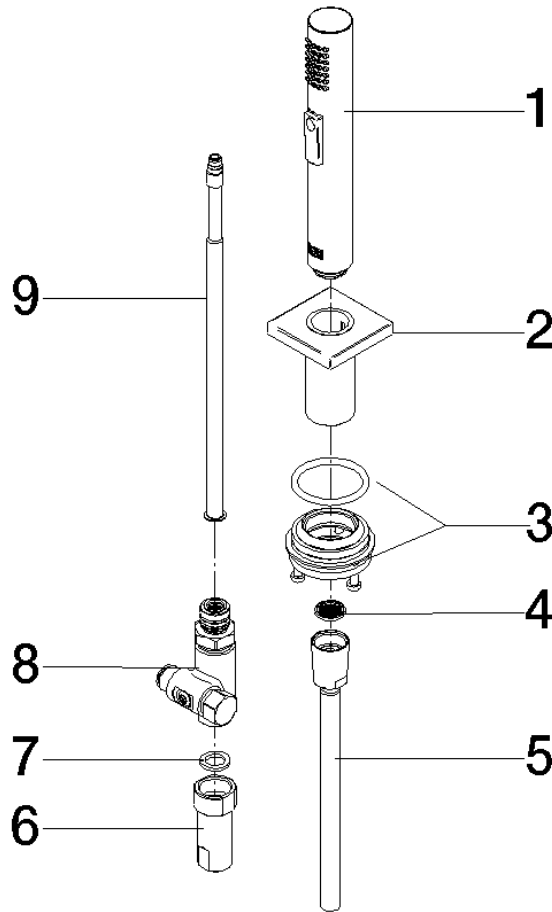

Rinsing spray set - Chrome

27 723 970

- with angular rosette
- spray flow
- automatic spout/shower diverter
- height of mixer 190 mm
- hole diameter rinsing spray 32mm
- fabric braided hose 1500 mm
- sprayface with anti-scaling system
- lead-free

Can only be combined with 33826680, 32815680.

Intrinsic protection against back flow.

Residual water may emerge from the spray after closing.

Operating unit can be positioned freely.

	Chrome	27 723 970-00
	Brushed Platinum	27 723 970-06
	Platinum	27 723 970-08
	Dark Chrome	27 723 970-19
	Brushed Durabronze (23kt Gold)	27 723 970-28
	Brushed Champagne (22kt Gold)	27 723 970-46
	Champagne (22kt Gold)	27 723 970-47
	Brushed Dark Platinum	27 723 970-99

Rinsing spray set - Chrome

27 723 970

mm [inches]

Rinsing spray set - Chrome

27 723 970

Parts for other finishes can be found here: Brushed Platinum

Spare parts list

No.	Item Number	Name	Quantity used	Delivery time
1	04 12 11 158 00-00	shower	1	10
2	90 27 78 011 00-00	shaft	1	-
Spare part can no longer be ordered, please order the replacement item				
3	90 30 10 058 00 90	fixing set	1	10
4	09 23 01 039 90	sieve	1	2
5	90 30 02 062 00-00	hose	1	2
6	90 24 03 241 00 90	nipple	1	2
7	90 14 20 026 00 90	seal	1	2
8	90 17 09 046 12 90	diverter	1	2
9	90 28 20 068 00 90	connection	1	2