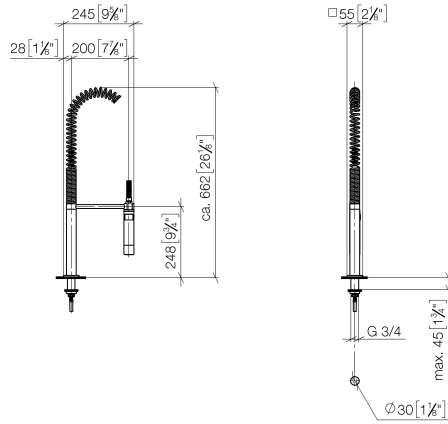

**Profi spray set - Chrome**

LOT

27 784 970

- spray flow
- automatic diverter for spout/Profi spray set
- height of mixer 665 mm
- individual rosette 55 x 55 mm
- profi spray hole diameter 30mm
- sprayface with anti-scaling system
- lead-free

Can only be combined with 32800680, 32843680.

Intrinsic protection against back flow.

	Chrome	27 784 970-00
	Brushed Platinum	27 784 970-06
	Platinum	27 784 970-08
	Dark Chrome	27 784 970-19
	Brushed Chrome	27 784 970-93
	Brushed Dark Platinum	27 784 970-99

27 784 970

mm [inches]  
M 1:10

Flow rate chart

Certificates

Belgaqua\_22\_277\_2  
7\_3.

27 784 970

Parts for other finishes can be found here: [Brushed](#) [Platinum](#)

27 784 970

Spare parts list

No.	Item Number	Name	Quantity used	Delivery time
1	04 24 02 046 01-07	pipe	1	10
2	90 23 30 040 00-00	threaded connector	2	10
3	90 24 03 168 00 90	nipple	1	2
4	90 14 20 002 00 90	seal	2	2
5	90 17 09 046 10 90	diverter	1	2
6	09 24 04 112 10 90	nipple	1	2
7	90 14 10 033 00 90	seal	1	2
8	90 21 10 031 10 90	diverter	1	2
9	09 23 01 039 90	sieve	2	2
10	04 21 02 006 00 92	cap	1	2
11	04 23 10 004 03 90	fixing set	1	2
12	09 30 04 067 90	hose	1	2
13	09 27 97 033-00	rosette	1	10
14	09 14 10 120 90	seal	1	2
15	09 11 10 066 10-00	connection	1	60
16	09 14 10 031 90	seal	1	2
17	04 17 20 014 00-00	holder	1	10
18	09 31 11 049 90	pin	1	2
19	09 14 15 012 90	ring	1	2
20	09 14 10 003 90	seal	1	2
21	09 30 01 067 10-00	adaptor	1	10
22	90 23 01 141 00 90	back-flow preventer	1	2
23	09 23 01 046 90	back-flow preventer	1	2
24	90 30 02 065 00-00	hose	1	10
25	09 16 02 034 90	spring	1	2
26	90 18 40 035 00 90	sleeve	1	2
27	04 12 11 094 10-00	shower	1	10