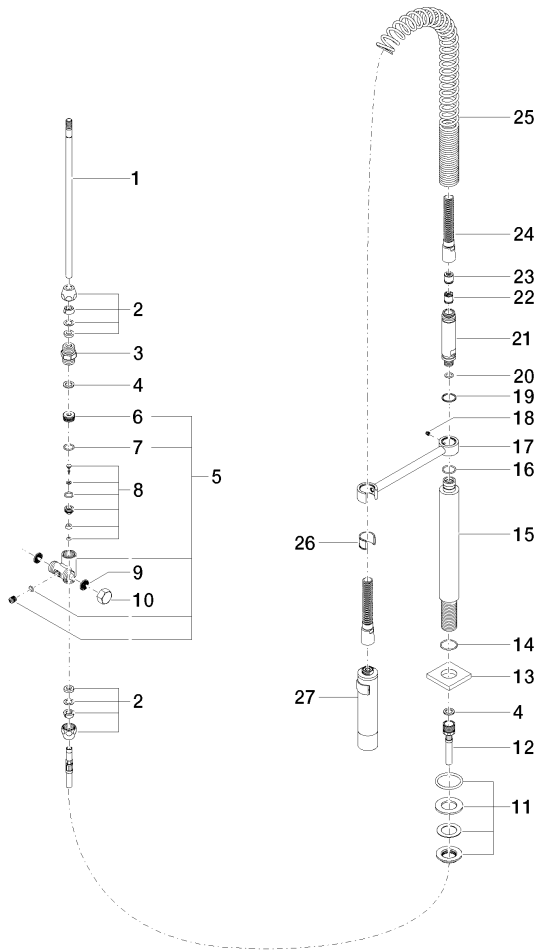

**Profi spray set - Chrome**

LOT

27 784 970

- spray flow
- automatic diverter for spout/Profi spray set
- height of mixer 665 mm
- individual rosette 55 x 55 mm
- profi spray hole diameter 30mm
- sprayface with anti-scaling system
- lead-free

Can only be combined with 32800680, 32843680.

Intrinsic protection against back flow.

	Chrome	27 784 970-00
	Brushed Platinum	27 784 970-06
	Platinum	27 784 970-08
	Dark Chrome	27 784 970-19
	Brushed Chrome	27 784 970-93
	Brushed Dark Platinum	27 784 970-99

27 784 970

mm [inches]  
M 1:10

Flow rate chart

Certificates

Belgaqua\_22\_277\_2  
7\_3.

27 784 970

Parts for other finishes can be found here: [Brushed](#) [Platinum](#)

27 784 970

Spare parts list

No.	Item Number	Name	Quantity used	Delivery time
1	04 24 02 046 01-07	pipe	1	10
2	90 23 30 040 00-00	threaded connector	2	10
3	90 24 03 168 00 90	nipple	1	2
4	90 14 20 002 00 90	seal	2	2
5	90 17 09 046 10 90	diverter	1	2
6	09 24 04 112 10 90	nipple	1	2
7	90 14 10 033 00 90	seal	1	2
8	90 21 10 031 10 90	diverter	1	2
9	09 23 01 039 90	sieve	2	2
10	04 21 02 006 00 92	cap	1	2
11	04 23 10 004 03 90	fixing set	1	2
12	09 30 04 067 90	hose	1	2
13	09 27 97 033-00	rosette	1	10
14	09 14 10 120 90	seal	1	2
15	09 11 10 066 10-00	connection	1	60
16	09 14 10 031 90	seal	1	2
17	04 17 20 014 00-00	holder	1	10
18	09 31 11 049 90	pin	1	2
19	09 14 15 012 90	ring	1	2
20	09 14 10 003 90	seal	1	2
21	09 30 01 067 10-00	adaptor	1	10
22	90 23 01 141 00 90	back-flow preventer	1	2
23	09 23 01 046 90	back-flow preventer	1	2
24	90 30 02 065 00-00	hose	1	10
25	09 16 02 034 90	spring	1	2
26	90 18 40 035 00 90	sleeve	1	2
27	04 12 11 094 10-00	shower	1	10