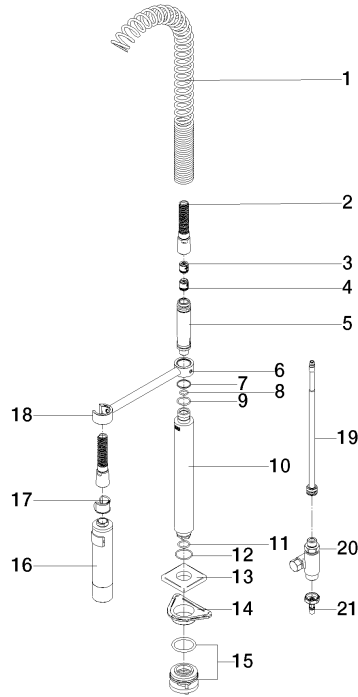

SERIES-VARIOUS Profi spray set - Chrome

27 785 970

- spray flow
- automatic diverter for spout/Profi spray set
- height of mixer mm
- individual rosette x mm
- profi spray hole diameter 30mm
- sprayface with anti-scaling system
- lead-free

Can only be combined with 33826680, 32815680.

Intrinsic protection against back flow.

	Chrome	27 785 970-00
	Brushed Platinum	27 785 970-06
	Platinum	27 785 970-08
	Dark Chrome	27 785 970-19
	Brushed Dark Platinum	27 785 970-99

SERIES-VARIOUS Profi spray set - Chrome

27 785 970

SERIES-VARIOUS Profi spray set - Chrome

27 785 970

SERIES-VARIOUS Profi spray set - Chrome

27 785 970

Spare parts list

No.	Item Number	Name	Quantity used	Delivery time
1	09 16 02 034 90	spring	1	2
2	90 30 02 065 00-00	hose	1	10
3	09 23 01 046 90	back-flow preventer	1	2
4	90 23 01 141 00 90	back-flow preventer	1	2
5	09 30 01 067 10-00	adaptor	1	10
6	09 31 11 049 90	pin	1	2
7	09 14 15 012 90	ring	1	2
8	09 14 10 003 90	seal	1	2
9	09 14 10 031 90	seal	1	2
10	90 11 10 099 00-00	connection	1	-
Spare part can no longer be ordered, please order the replacement item				
11	90 14 10 010 00 90	seal	1	2
12	09 14 10 120 90	seal	1	2
13	90 27 97 033 00-00	rosette	1	10
14	09 18 40 090 90	sleeve	1	2
15	90 23 10 048 00 90	fixing set	1	2
16	04 12 11 094 10-00	shower	1	10
17	90 18 40 035 00 90	sleeve	1	2
18	04 17 20 014 00-00	holder	1	10
19	90 28 20 068 00 90	connection	1	2
20	90 17 09 046 12 90	diverter	1	2
21	04 30 04 019 00 90	hose	1	2