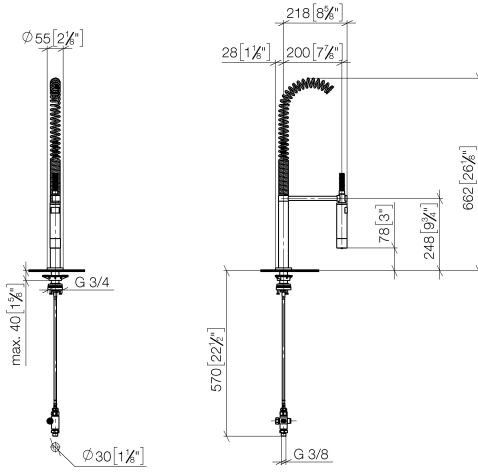

Profi spray set - Chrome

27 799 970

- spray flow
- automatic diverter for spout/Profi spray set
- height of mixer 665 mm
- individual rosette diameter 55mm
- profi spray hole diameter 30mm
- sprayface with anti-scaling system
- lead-free

Can only be combined with 32815682, 33826861, 32815861, 33836888, 32816888, 20816892, 33836875, 32815875.

Intrinsic protection against back flow.

Operating unit can be positioned freely.

	Chrome	27 799 970-00
	Brushed Platinum	27 799 970-06
	Platinum	27 799 970-08
	Dark Chrome	27 799 970-19
	Brushed Chrome	27 799 970-93
	Brushed Dark Platinum	27 799 970-99

Profi spray set - Chrome

27 799 970

mm [inches]
1:10

Flow rate chart

Certificates

LGA_38647.

Belgaqua_24-005-
27_3.

Profi spray set - Chrome

27 799 970

Parts for other finishes can be found here: [Brushed](#) [Platinum](#)

Spare parts list

No.	Item Number	Name	Quantity used	Delivery time
1	90 17 09 046 12 90	diverter	1	2
2	90 24 03 250 00 90	nipple	1	2
3	04 23 10 004 03 90	fixing set	1	2
4	09 18 40 090 90	sleeve	1	2
5	04 30 04 104 00 90	hose	1	2
6	90 27 86 000 00-00	rosette	1	-
Spare part can no longer be ordered, please order the replacement item				
7	09 14 10 120 90	seal	1	2
8	09 14 10 031 90	seal	1	2
9	04 17 20 014 00-00	holder	1	10
10	09 31 11 049 90	pin	1	2
11	09 14 15 012 90	ring	1	2
12	09 14 10 003 90	seal	1	2
13	09 30 01 067 10-00	adaptor	1	10
14	90 23 01 141 00 90	back-flow preventer	1	2
15	09 23 01 046 90	back-flow preventer	1	2
16	90 30 02 065 00-00	hose	1	10
17	09 16 02 034 90	spring	1	2
18	90 18 40 035 00 90	sleeve	1	2
19	04 12 11 094 10-00	shower	1	10