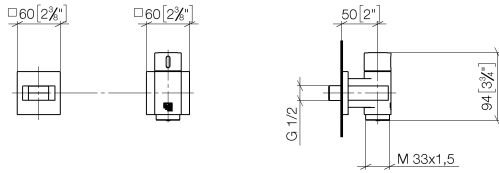

**WATER TUBE Kneipp wall elbow with hose holder with individual rosettes -  
Brushed Light Gold**

IMO

27 821 979 Product version from 3/6/2023

Fits: IMO, MEM, CL.1, CYO

- LAMINAR FLOW, max. flow rate 15 l/min (at 3 bar)
- with volume control
- rosette 60 x 60 mm
- holder for Kneipp hose
- 1/2" wall elbow
- without hose

**Recommended miscellaneous**

**Concealed wall elbow -**

35 085 970 90

- min. recess depth mm
- max. recess depth mm

**WATER TUBE Kneipp wall elbow with hose holder with individual rosettes -  
Brushed Light Gold**

IMO

27 821 979 Product version from 3/6/2023  
mm [inches]

**Flow rate chart**

**Codes & Standards**

EN 1717

WATER TUBE Kneipp wall elbow with hose holder with individual rosettes -  
Brushed Light Gold

---