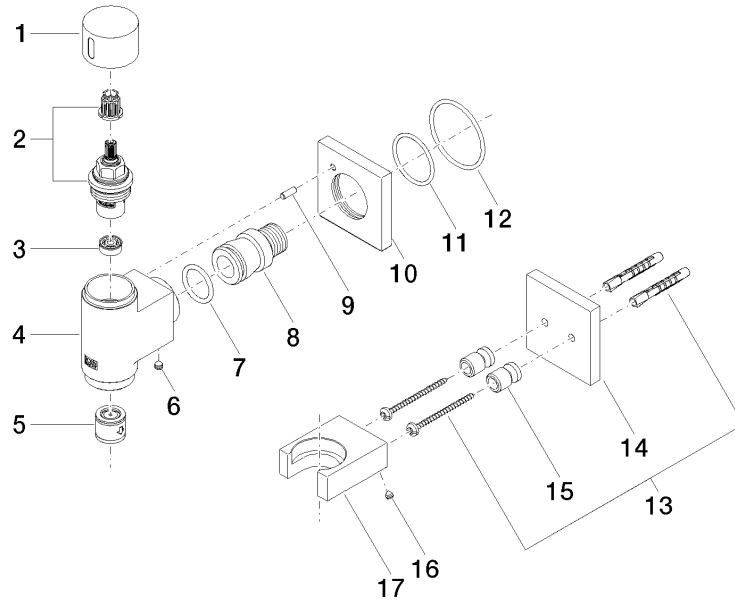

**Recommended miscellaneous**

**Concealed wall elbow -**

35 085 970 90

- min. recess depth mm
- max. recess depth mm

**WATER TUBE Kneipp wall elbow with hose holder with individual rosettes -  
Brushed Light Gold**

IMO

27 821 979 Product version from 3/6/2023  
mm [inches]

**Flow rate chart**

**Codes & Standards**

EN 1717

WATER TUBE Kneipp wall elbow with hose holder with individual rosettes -  
Brushed Light Gold

---

IMO

27 821 979 Product version from 3/6/2023

Certificates

---

Belgaqua\_22\_280\_2

**WATER TUBE Kneipp wall elbow with hose holder with individual rosettes -  
Brushed Light Gold**

IMO

27 821 979 Product version from 3/6/2023

**Spare parts list**

No.	Item Number	Name	Quantity used	Delivery time
1	09 20 97 021-27	handle	1	60
2	90 90 03 145 00 90	top	1	2
3	90 23 01 146 00 90	flow reducer	1	2
4	09 11 03 135-27	connection	1	60
5	90 23 01 045 00 90	back-flow preventer	1	2
6	90 31 11 112 00 90	pin	1	2
7	09 14 10 081 90	seal	1	2
8	09 24 03 151 90	nipple	1	2
9	09 31 11 040 90	pin	1	2
10	09 27 97 021-27	rosette	1	60
11	09 14 10 119 90	seal	1	2
12	90 14 10 049 00 90	seal	1	2
13	05 30 31 025 00 90	fixing set	1	2
14	09 27 97 022-27	rosette	1	60
15	08 17 20 726 90	holder	2	2
16	09 31 11 148 90	pin	2	2
17	09 17 20 023-27	holder	1	60