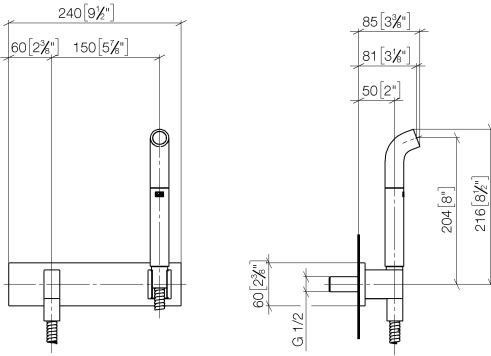

27 858 979

Fits: IMO, MEM, CL.1, CYO

- laminar flow
- 3/8" shower outlet
- cover plate 240 x 60 mm
- metal shower hose 1250mm with integrated anti-twist protection
- 1/2" connection
- plug-link mounting
- max. flow 7 l/min
- This product can help a building meet the requirements of Green Building Rating Systems, e.g. LEED®, BREEAM®, DGNB

Intrinsic protection against back flow.

	Brushed Dark Platinum	27 858 979-99
	Chrome	27 858 979-00
	Brushed Platinum	27 858 979-06
	Platinum	27 858 979-08
	Dark Chrome	27 858 979-19
	Brushed Light Gold	27 858 979-27
	Brushed Durabronze (23kt Gold)	27 858 979-28
	Matte Black	27 858 979-33
	Brushed Champagne (22kt Gold)	27 858 979-46
	Champagne (22kt Gold)	27 858 979-47
	Brushed Chrome	27 858 979-93

27 858 979

mm [inches]

Certificates

Belgaqua_24-007- LGA_38675.
27_7.

27 858 979

Parts for other finishes can be found here: [Chrome](#)

Spare parts list

No.	Item Number	Name	Quantity used	Delivery time
1	04 12 11 073 01-99	spout	1	30
2	90 30 02 072 00-99	Metal shower hose 1/2" x 3/8" x 1250 mm - Brushed Dark Platinum	1	30
3	09 16 01 014 90	ring	1	2
4	90 23 01 147 00 90	back-flow preventer	1	2
5	90 24 03 212 00 90	nipple	1	2
6	09 14 10 008 90	seal	1	2
7	09 31 11 026 90	pin	2	2
8	09 14 03 127 90	seal	1	2
9	09 11 03 046-99	connection	1	30
10	90 31 11 004 00 90	pin	1	2
11	90 14 10 077 00 90	seal	1	2
12	09 24 03 107 20 90	nipple	1	2
13	90 21 02 069 00-99	cover	1	30
14	90 14 20 026 00 90	seal	1	2
15	90 31 11 112 00 90	pin	1	2
16	09 17 20 044-99	holder	1	30
17	09 18 40 078 90	sleeve	1	2
18	05 30 31 025 00 90	fixing set	1	2
19	09 11 02 133-99	plate	1	30
20	09 24 03 073 90	nipple	1	2