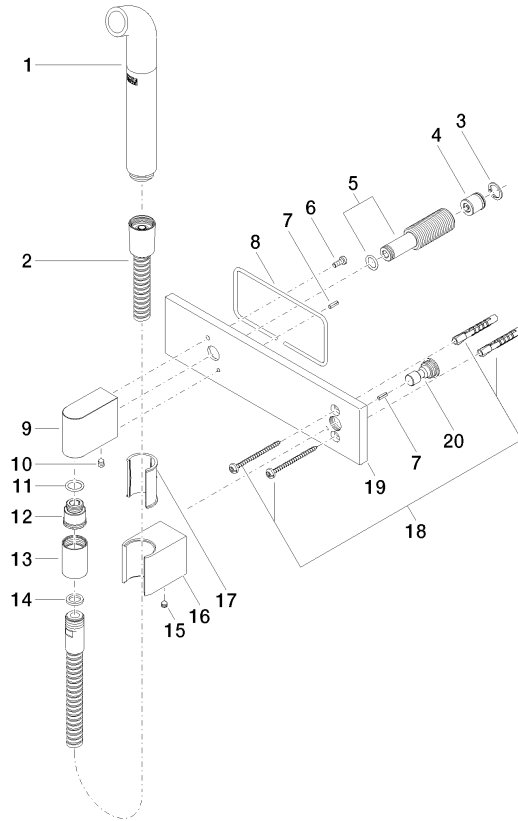

27 858 979

Fits: IMO, MEM, CL.1, CYO

- laminar flow
- 3/8" shower outlet
- cover plate 240 x 60 mm
- metal shower hose 1250mm with integrated anti-twist protection
- 1/2" connection
- plug-link mounting
- max. flow 7 l/min
- This product can help a building meet the requirements of Green Building Rating Systems, e.g. LEED®, BREEAM®, DGNB

27 858 979

mm [inches]

Certificates

Belgaqua_24-007- LGA_38675.
27_7.

27 858 979

Parts for other finishes can be found here: [Chrome](#)

Spare parts list

No.	Item Number	Name	Quantity used	Delivery time
1	04 12 11 073 01-99	spout	1	30
2	90 30 02 072 00-99	Metal shower hose 1/2" x 3/8" x 1250 mm - Brushed Dark Platinum	1	30
3	09 16 01 014 90	ring	1	2
4	90 23 01 147 00 90	back-flow preventer	1	2
5	90 24 03 212 00 90	nipple	1	2
6	09 14 10 008 90	seal	1	2
7	09 31 11 026 90	pin	2	2
8	09 14 03 127 90	seal	1	2
9	09 11 03 046-99	connection	1	30
10	90 31 11 004 00 90	pin	1	2
11	90 14 10 077 00 90	seal	1	2
12	09 24 03 107 20 90	nipple	1	2
13	90 21 02 069 00-99	cover	1	30
14	90 14 20 026 00 90	seal	1	2
15	90 31 11 112 00 90	pin	1	2
16	09 17 20 044-99	holder	1	30
17	09 18 40 078 90	sleeve	1	2
18	05 30 31 025 00 90	fixing set	1	2
19	09 11 02 133-99	plate	1	30
20	09 24 03 073 90	nipple	1	2