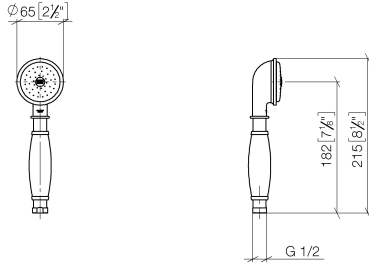

**MADISON Metal hand shower with porcelain insert (white) - Gold (23.9kt)**

28 002 970

- COMPACT RAIN, max. flow rate 9 l/min (at 3 bar)
- Function from: 6 l/min
- spray head Ø 64mm
- 1/2" connection
- WRAS

**MADISON Metal hand shower with porcelain insert (white) - Gold (23.9kt)**

28 002 970

mm [inches]

**Flow rate chart**

**Codes & Standards**

DIN 4109

ISO 3822

Scottish Water  
Byelaws

## MADISON Metal hand shower with porcelain insert (white) - Gold (23.9kt)

---

28 002 970

No.	Item Number	Name	Quantity used	Delivery time
1	90 12 01 010 00 90	set	1	2
2	09 14 10 069 90	seal	1	2
4	09 14 10 042 90	seal	1	2
6	11 167 820 60	handle	1	2
7	09 23 01 077 90	flow reducer	1	2
8	09 23 01 039 90	sieve	1	2