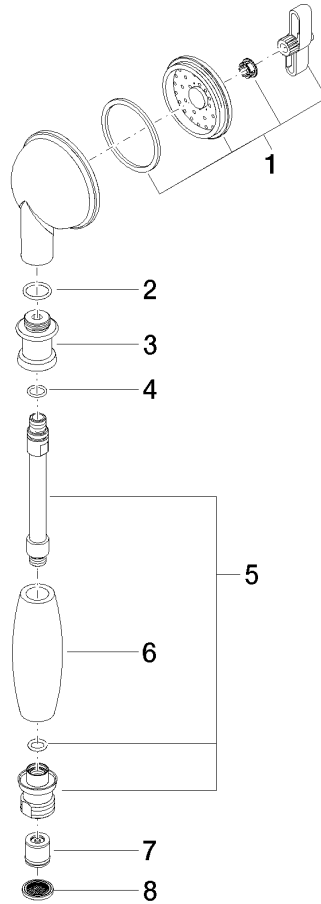

MADISON Metal hand shower with porcelain insert (white) - Gold (23.9kt)

28 002 970

Parts for other finishes can be found here: [Chrome](#)

Spare parts list

No.	Item Number	Name	Quantity used	Delivery time
1	90 12 01 010 00 90	set	1	2
2	09 14 10 069 90	seal	1	2
4	09 14 10 042 90	seal	1	2
6	11 167 820 60	handle	1	2
7	09 23 01 077 90	flow reducer	1	2
8	09 23 01 039 90	sieve	1	2