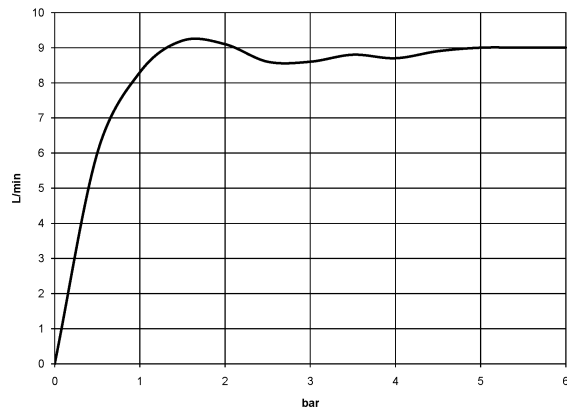

**MADISON Metal hand shower with porcelain insert (white) - Gold (23.9kt)**

28 002 970

- COMPACT RAIN, max. flow rate 9 l/min (at 3 bar)
- Function from: 6 l/min
- spray head Ø 64mm
- 1/2" connection
- WRAS

Intrinsic protection against back flow.

	Gold (23.9kt)	28 002 970-01
	Chrome	28 002 970-00
	Chrome	28 002 970-00 0010
	Brushed Platinum	28 002 970-06
	Brushed Platinum	28 002 970-06 0010
	Platinum	28 002 970-08
	Platinum	28 002 970-08 0010
	Durabrand (23kt Gold)	28 002 970-09
	Durabrand (23kt Gold)	28 002 970-09 0010
	Brushed Durabrand (23kt Gold)	28 002 970-28
	Brushed Durabrand (23kt Gold)	28 002 970-28 0010
	Brushed Chrome	28 002 970-93
	Brushed Chrome	28 002 970-93 0010
	Brushed Dark Platinum	28 002 970-99
	Brushed Dark Platinum	28 002 970-99 0010

**MADISON Metal hand shower with porcelain insert (white) - Gold (23.9kt)**

28 002 970

mm [inches]

**Flow rate chart**

**Codes & Standards**

DIN 4109

ISO 3822

Scottish Water  
Byelaws